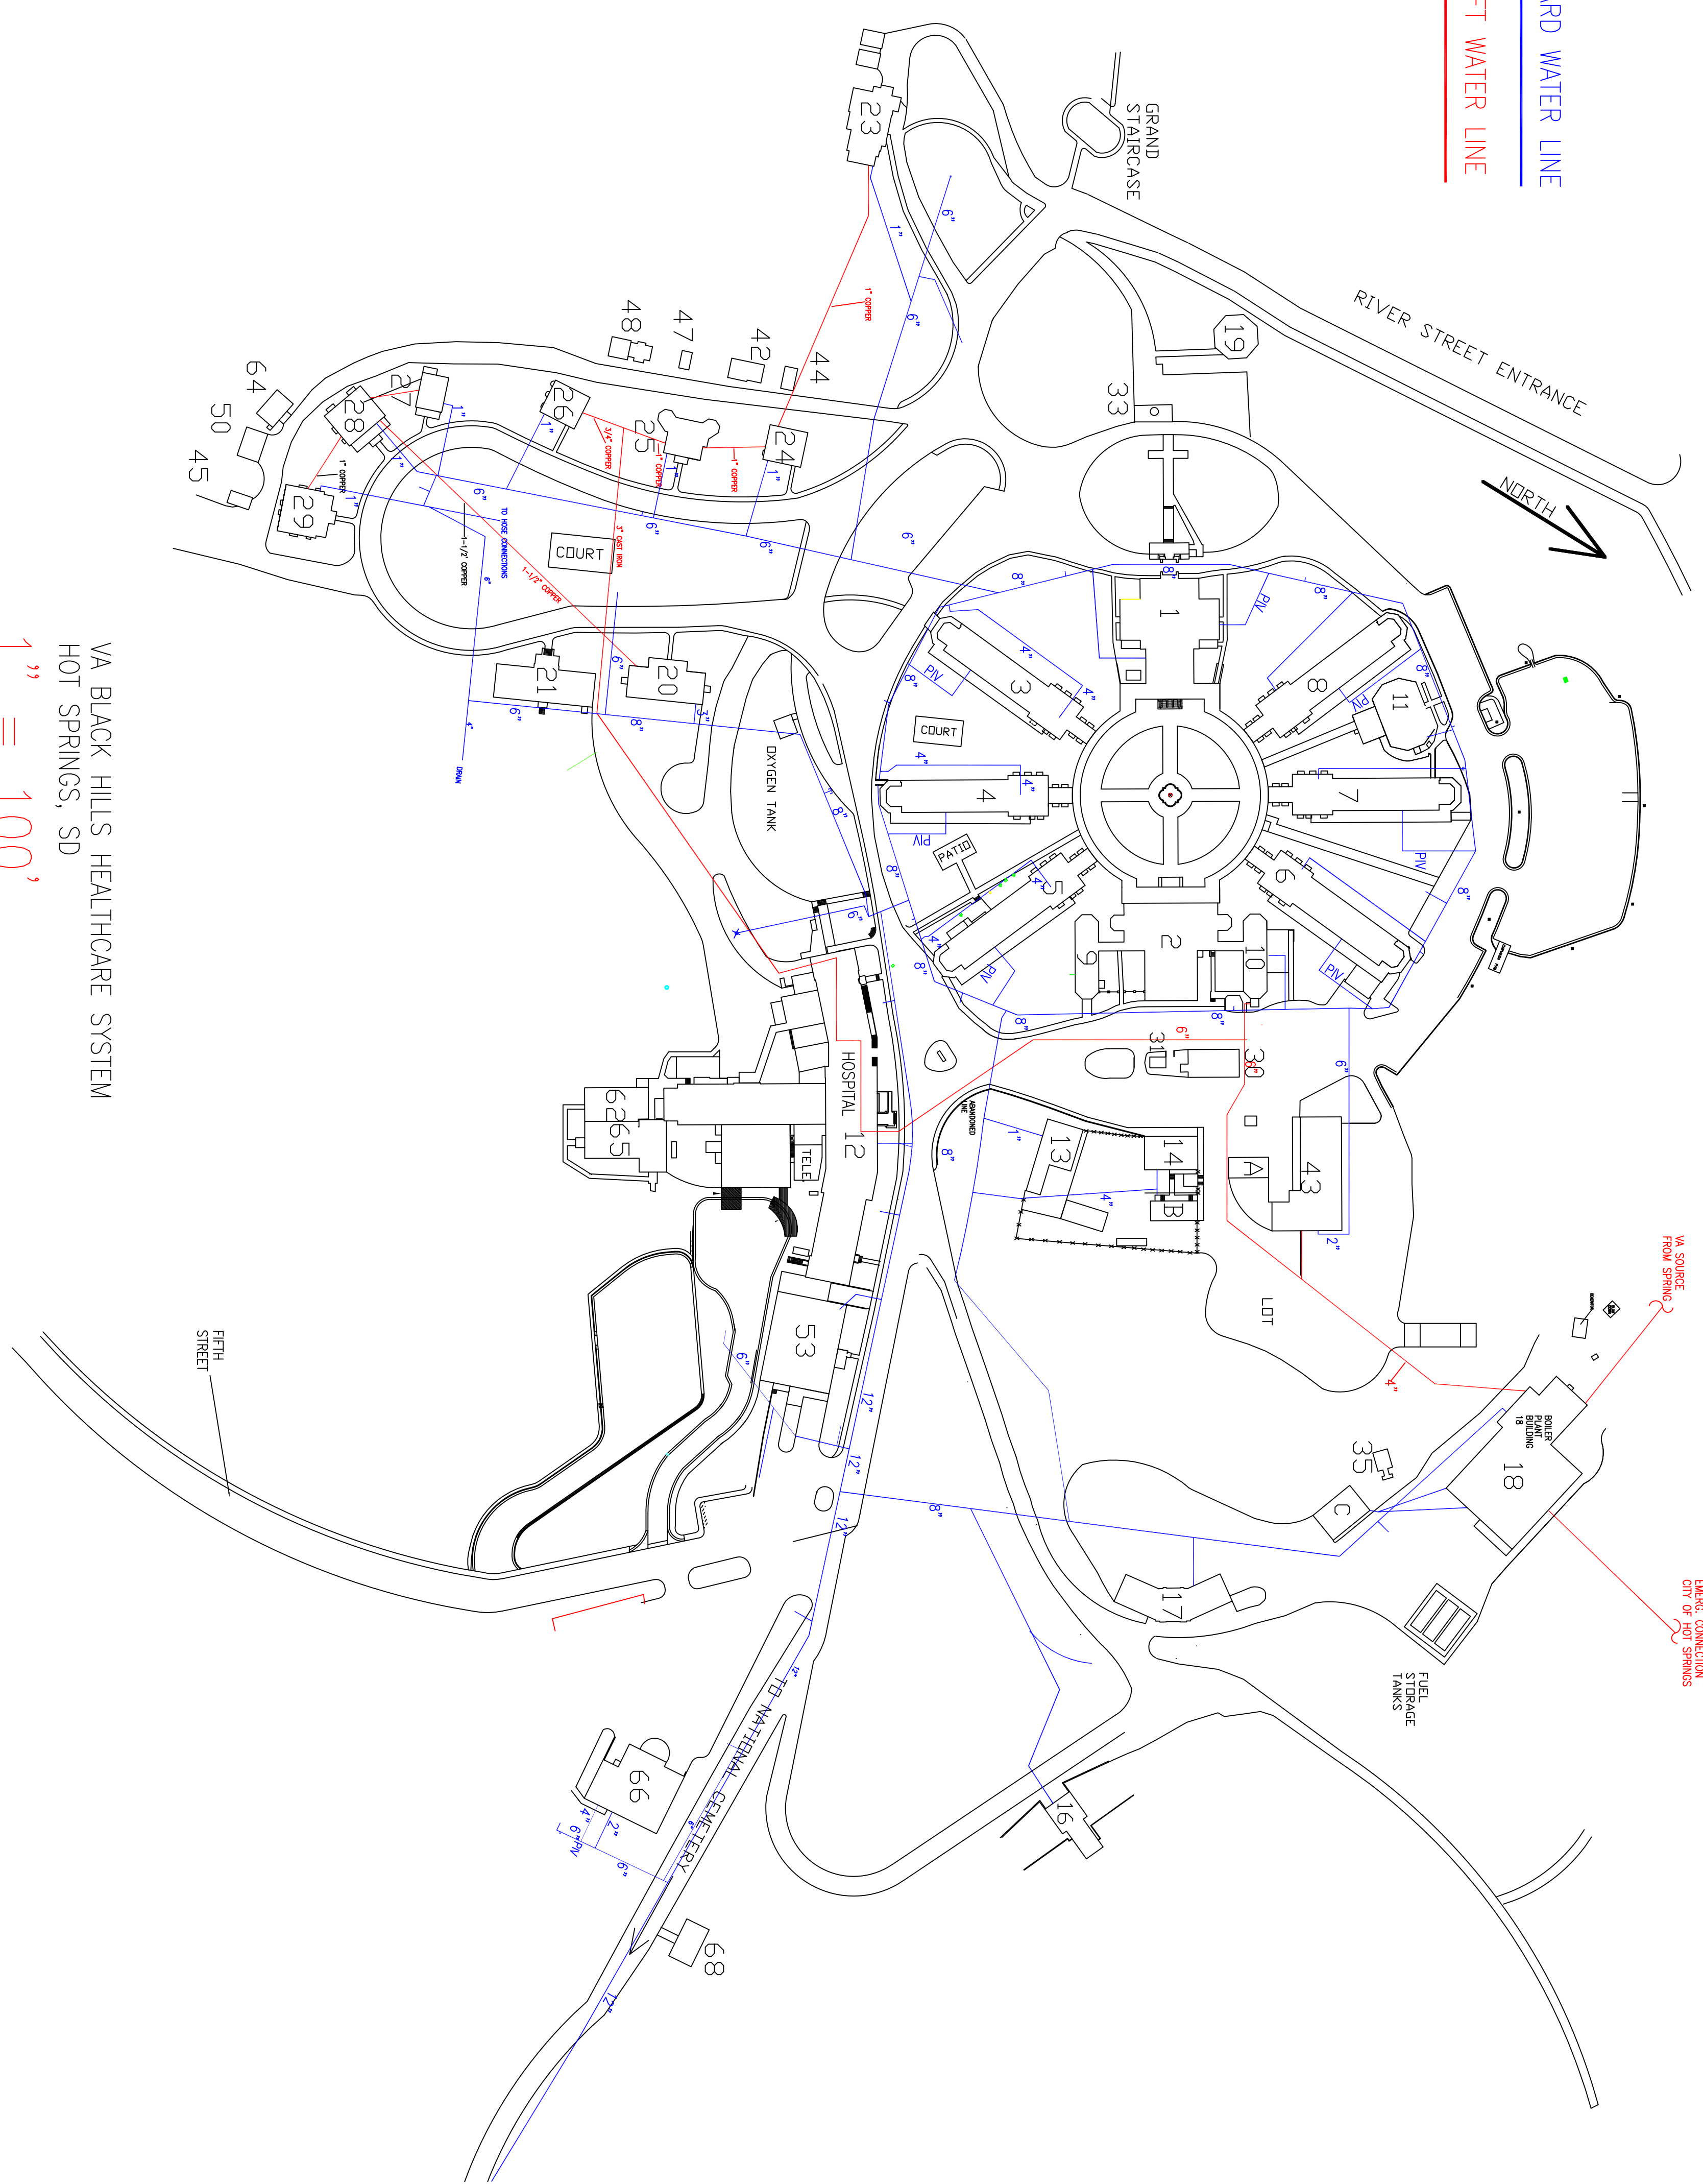

HARD WATER LINE
SOFT WATER LINE

VA BLACK HILLS HEALTHCARE SYSTEM
HOT SPRINGS, SD
1" = 100'