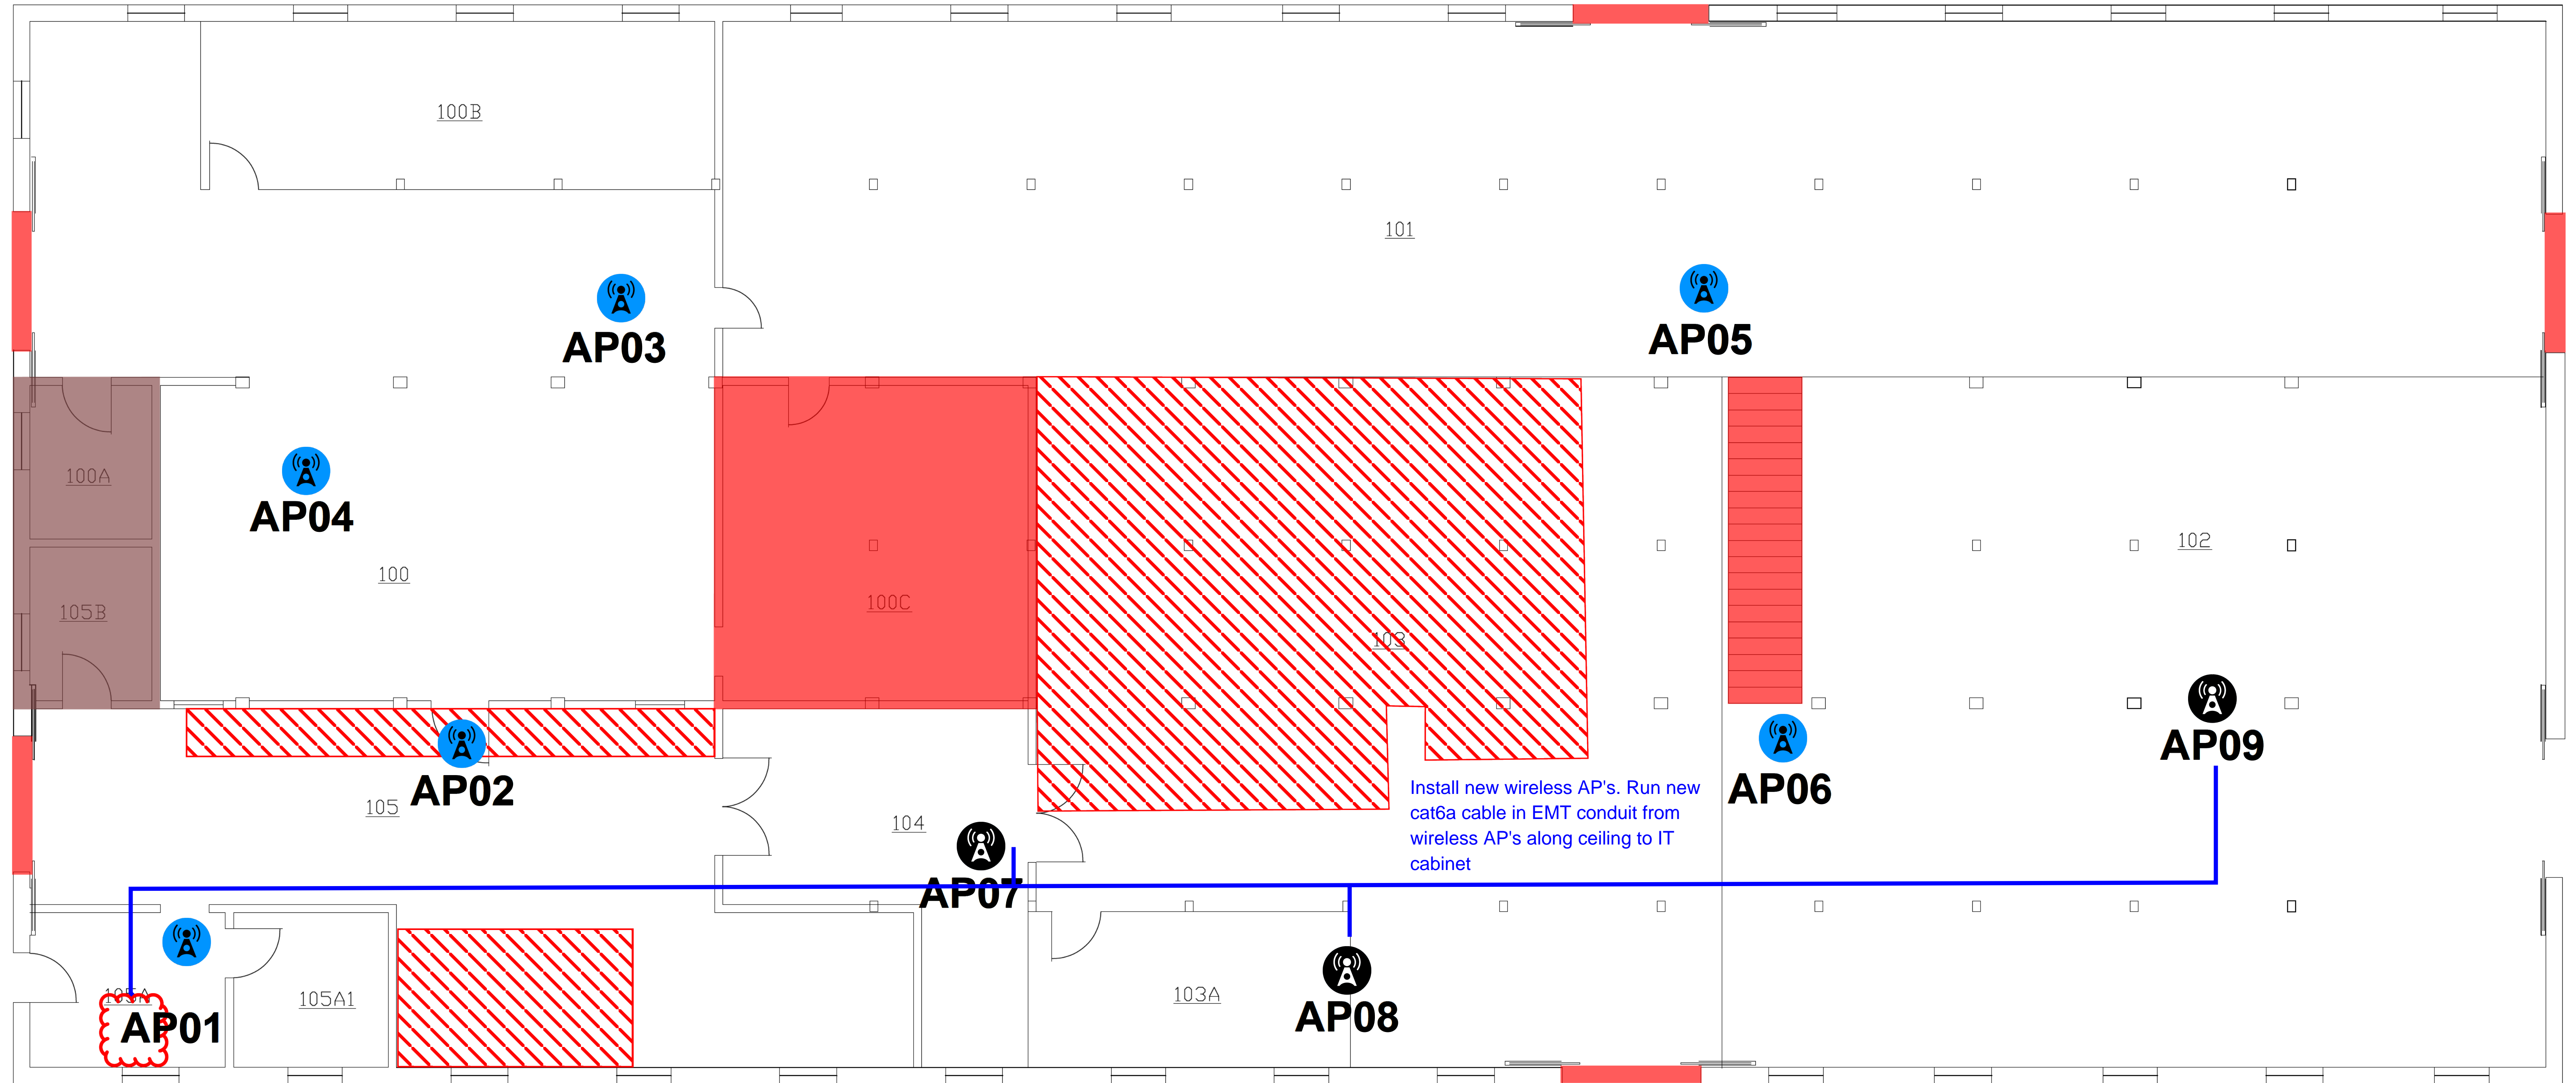

- Original AP
- Redesign AP
- Move w/New Cable AP
- Moved AP
- Remediation AP
- Wiring Closet

Fort Meade - Building 110 - Floor 1 HD