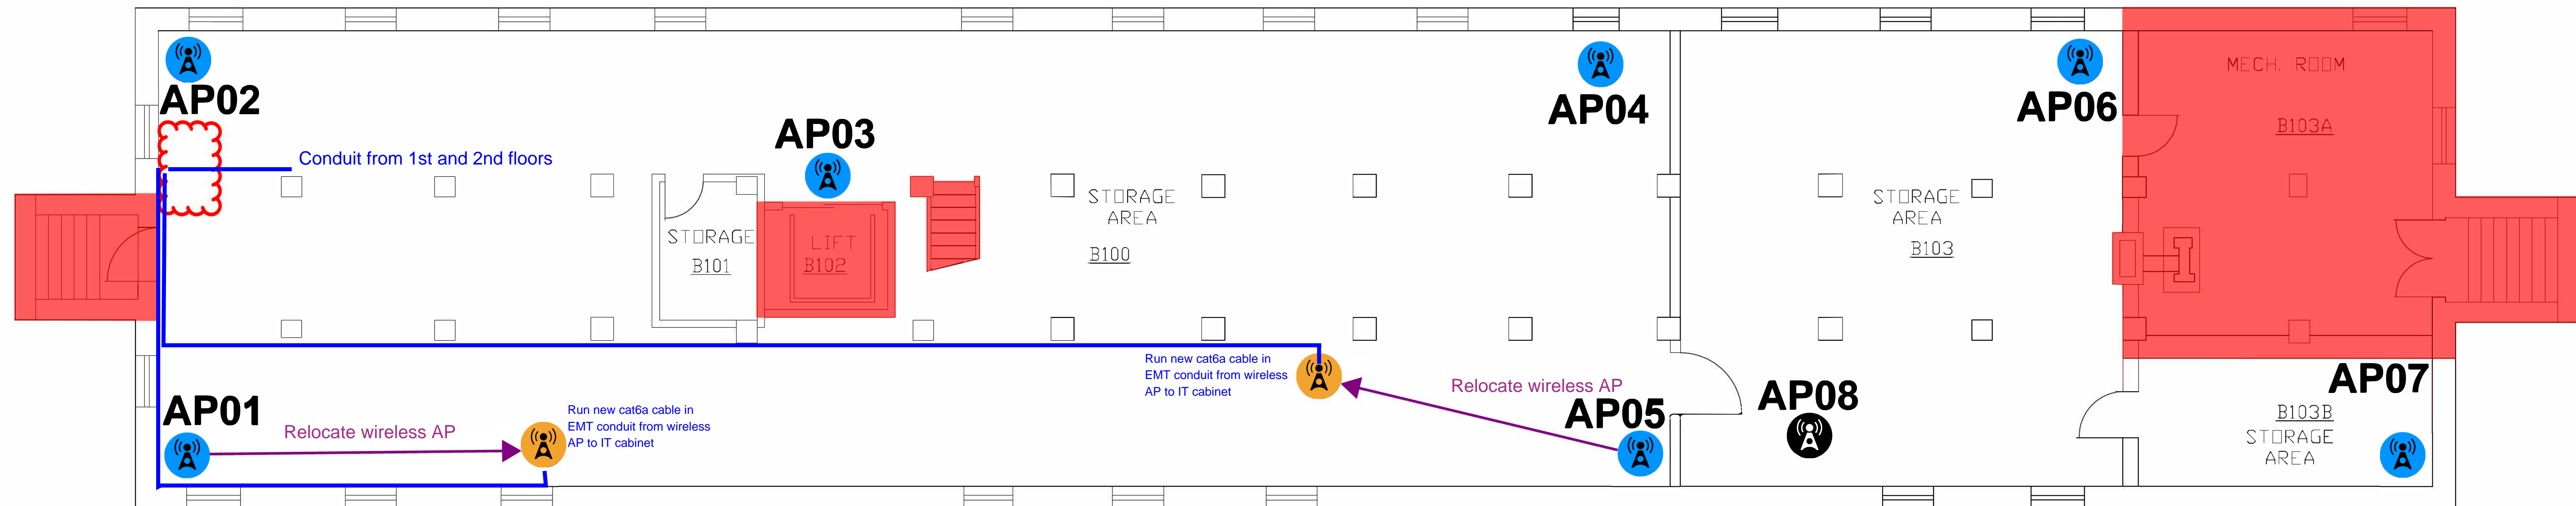

- Original AP
- Redesign AP
- Move w/New Cable AP
- Moved AP
- Remediation AP
- Wiring Closet

Fort Meade - Building 46 - Basement HD