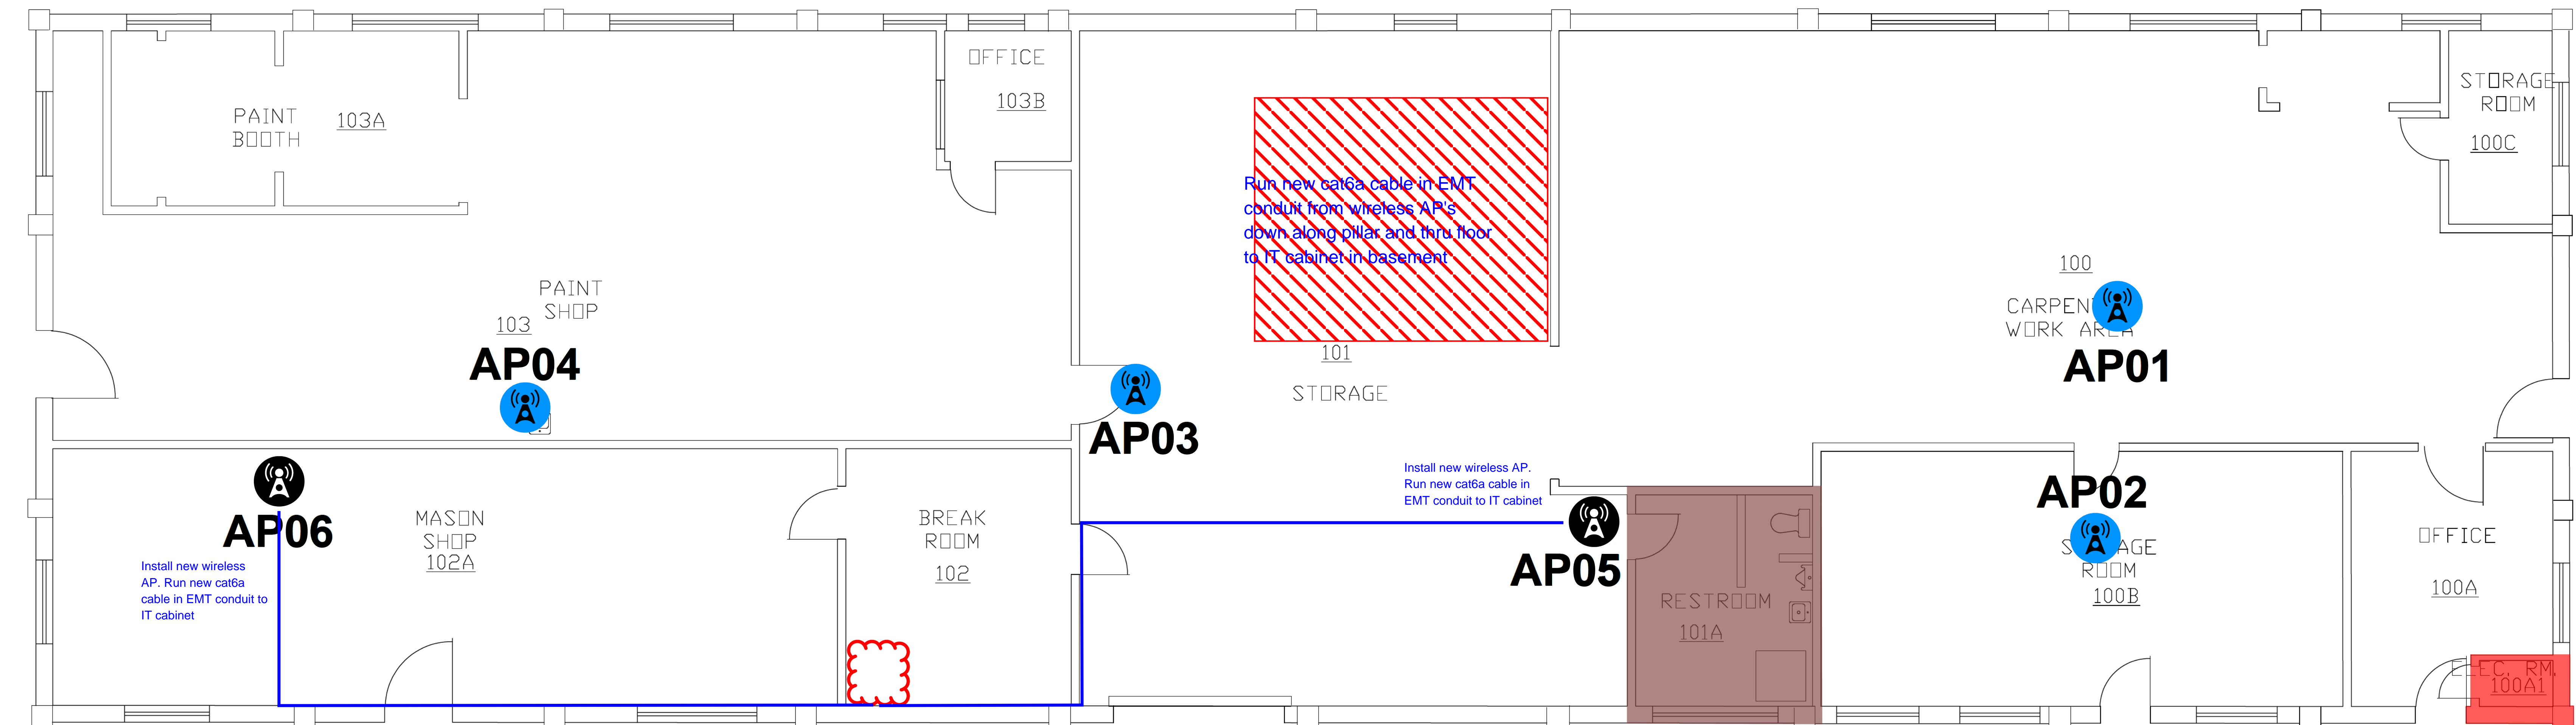

-  Original AP
-  Redesign AP
-  Move w/New Cable AP
-  Moved AP
-  Remediation AP
-  Wiring Closet

Fort Meade - Building 40 - Floor 1 HD

-  Original AP
-  Redesign AP
-  Move w/New Cable AP
-  Moved AP
-  Remediation AP
-  Wiring Closet

Fort Meade - Building 46 - Basement HD

-  Original AP
-  Redesign AP
-  Move w/New Cable AP
-  Moved AP
-  Remediation AP
-  Wiring Closet

Fort Meade - Building 46 - Floor 1 HD

-  Original AP
-  Redesign AP
-  Move w/New Cable AP
-  Moved AP
-  Remediation AP
-  Wiring Closet