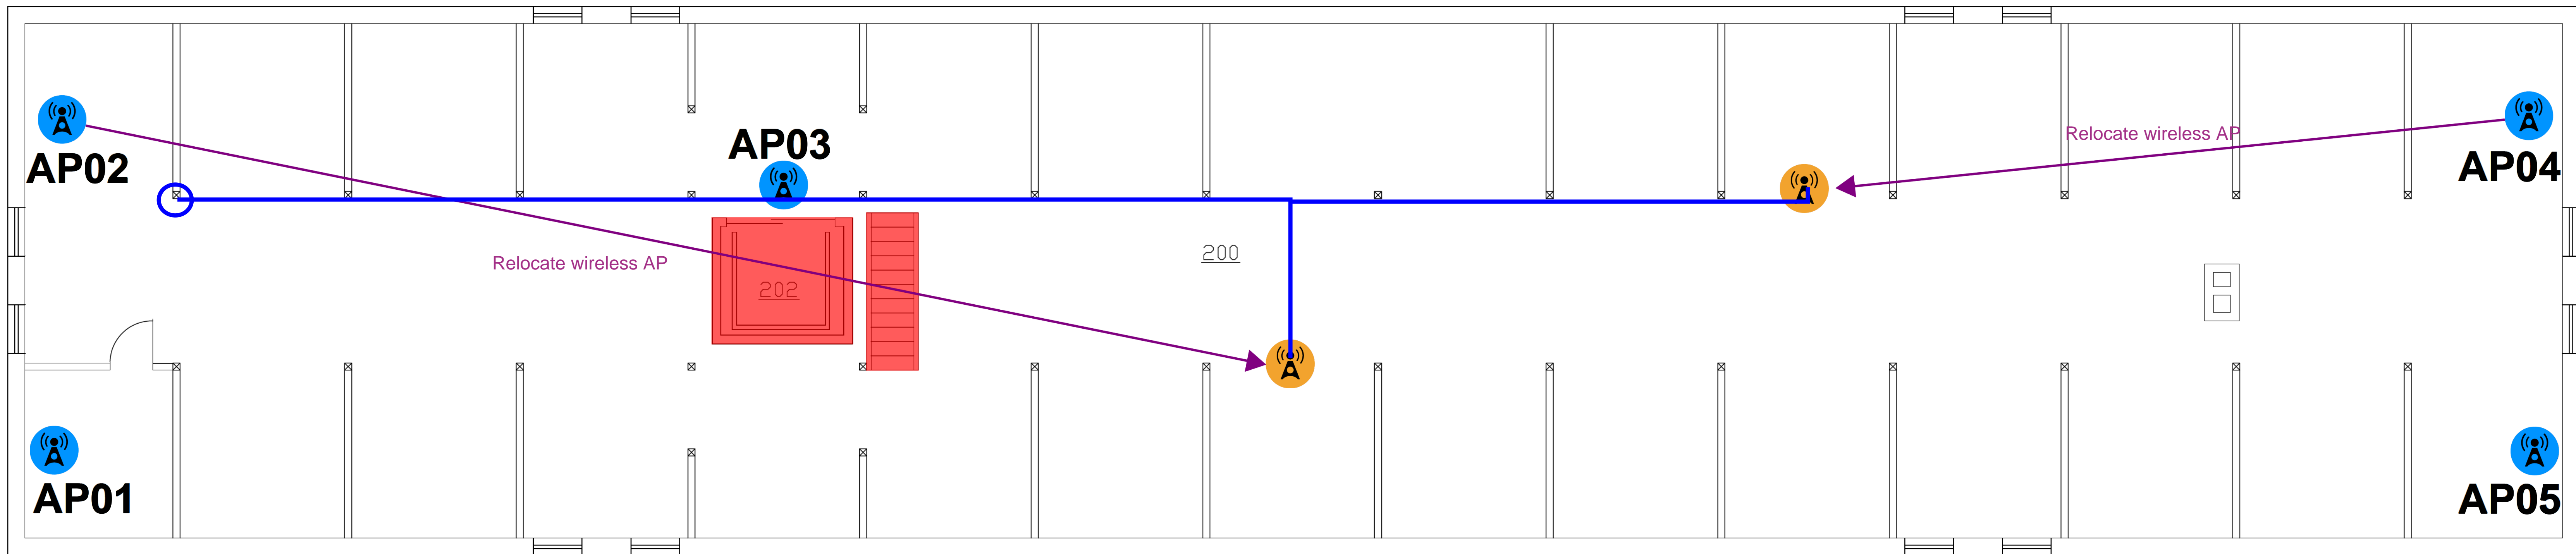

- Original AP
- Redesign AP
- Move w/New Cable AP
- Moved AP
- Remediation AP
- Wiring Closet

Fort Meade - Building 46 - Floor 2

HD

46-B-B100