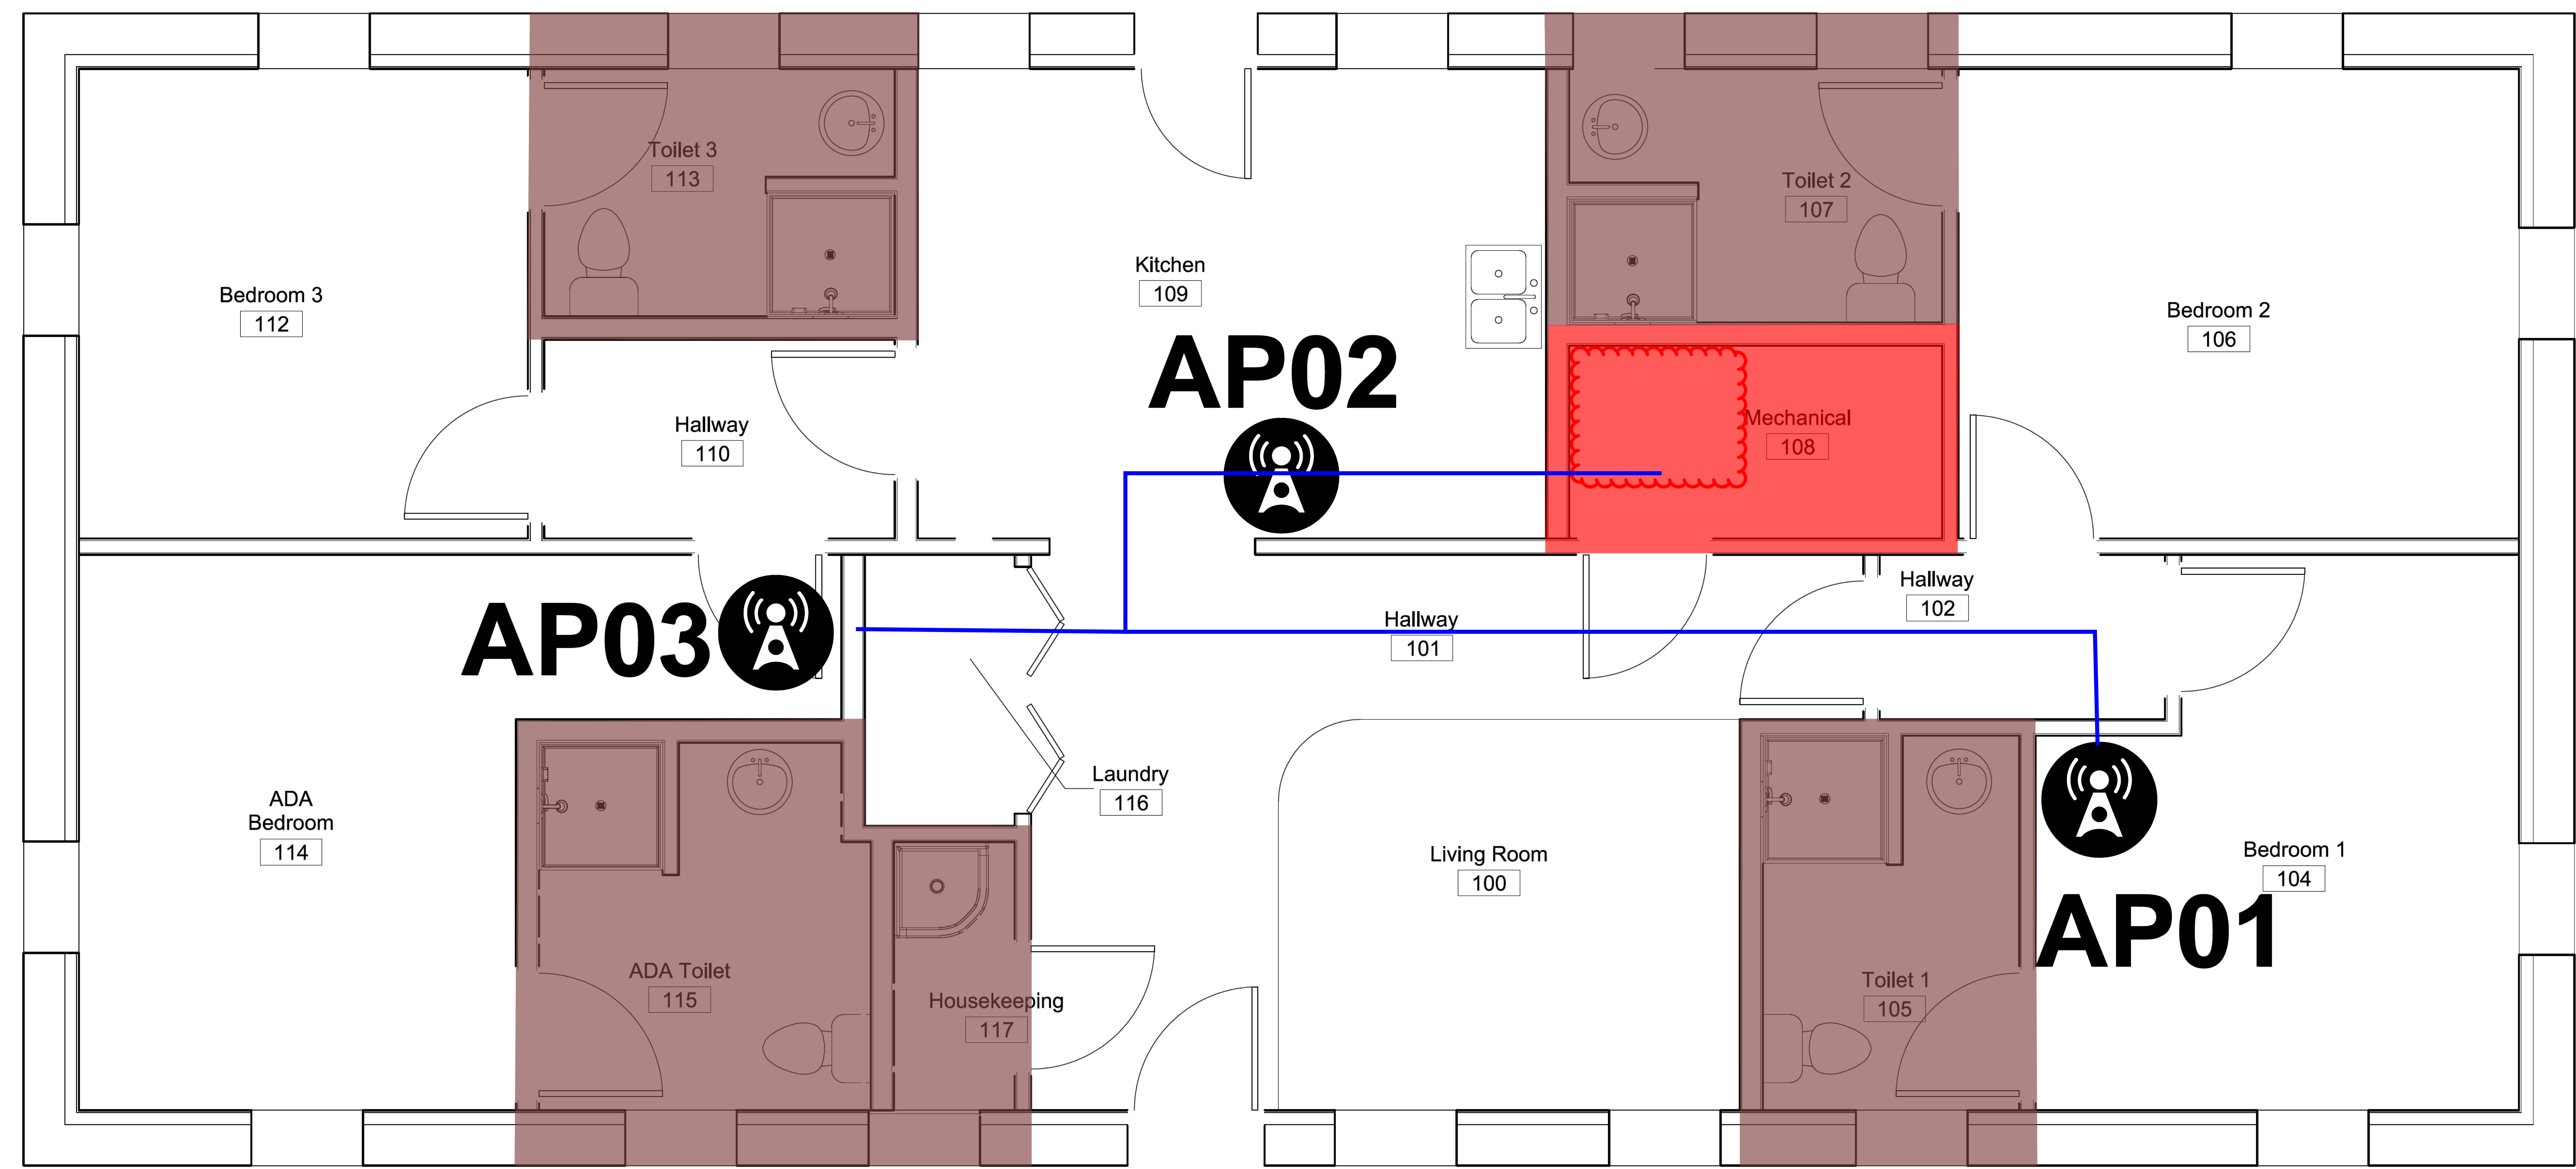

- Original AP
- Redesign AP
- Move w/New Cable AP
- Moved AP
- Remediation AP
- Wiring Closet

Fort Meade - Building 144 - Floor 1

HD