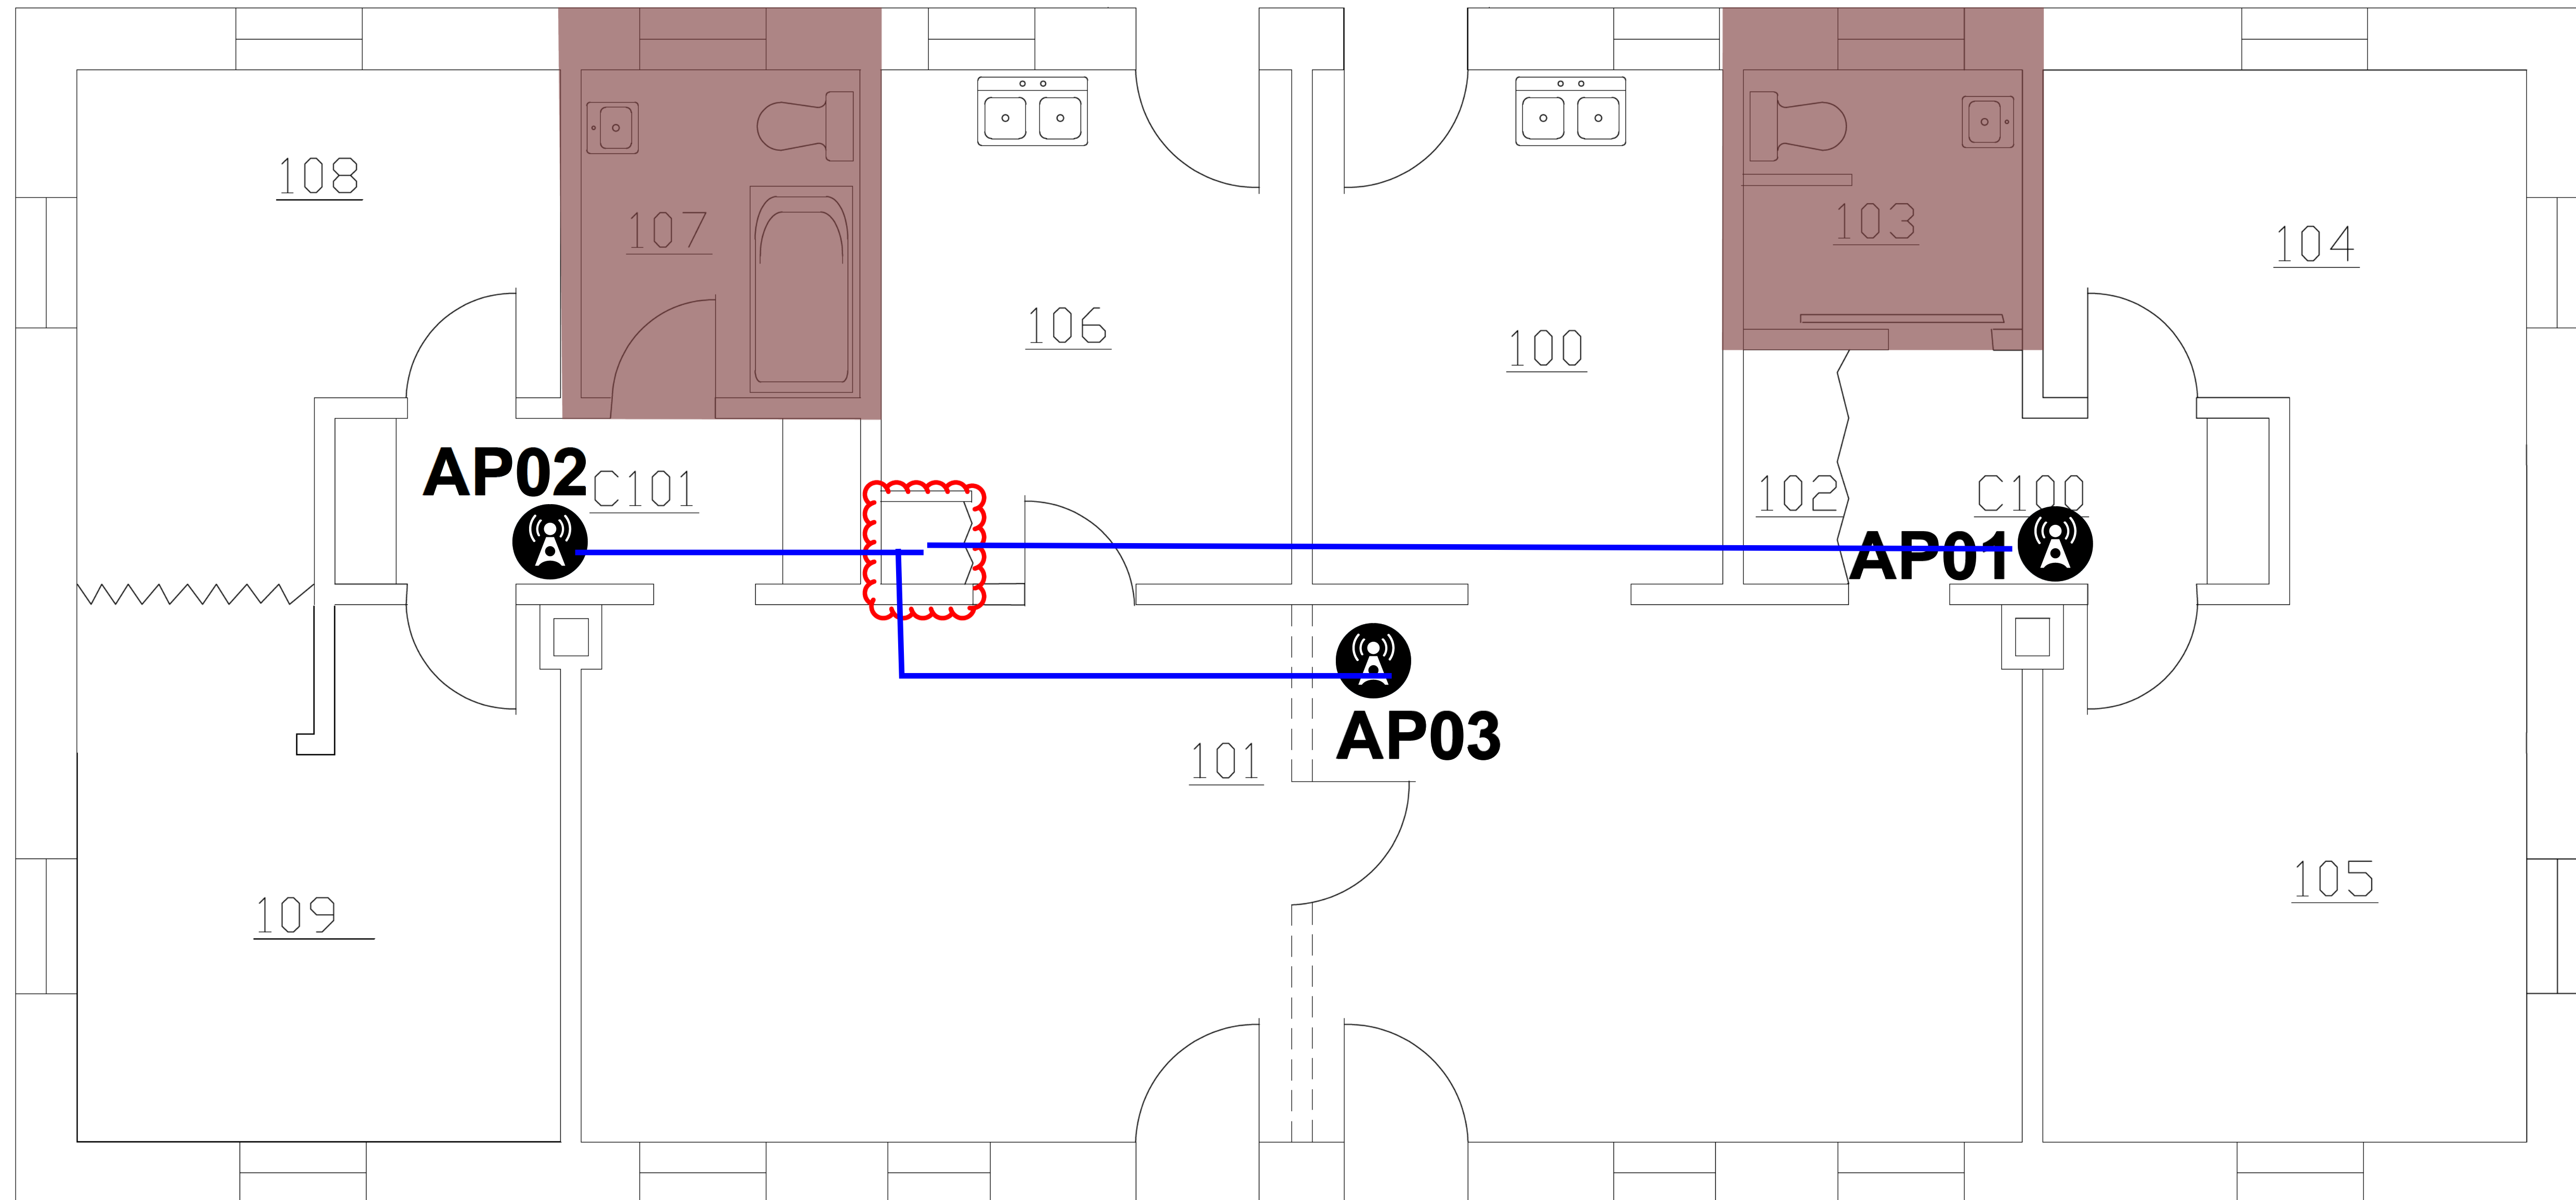

- Original AP
- Redesign AP
- Move w/New Cable AP
- Moved AP
- Remediation AP
- Wiring Closet

Fort Meade - Building 85 - Floor 1

HD