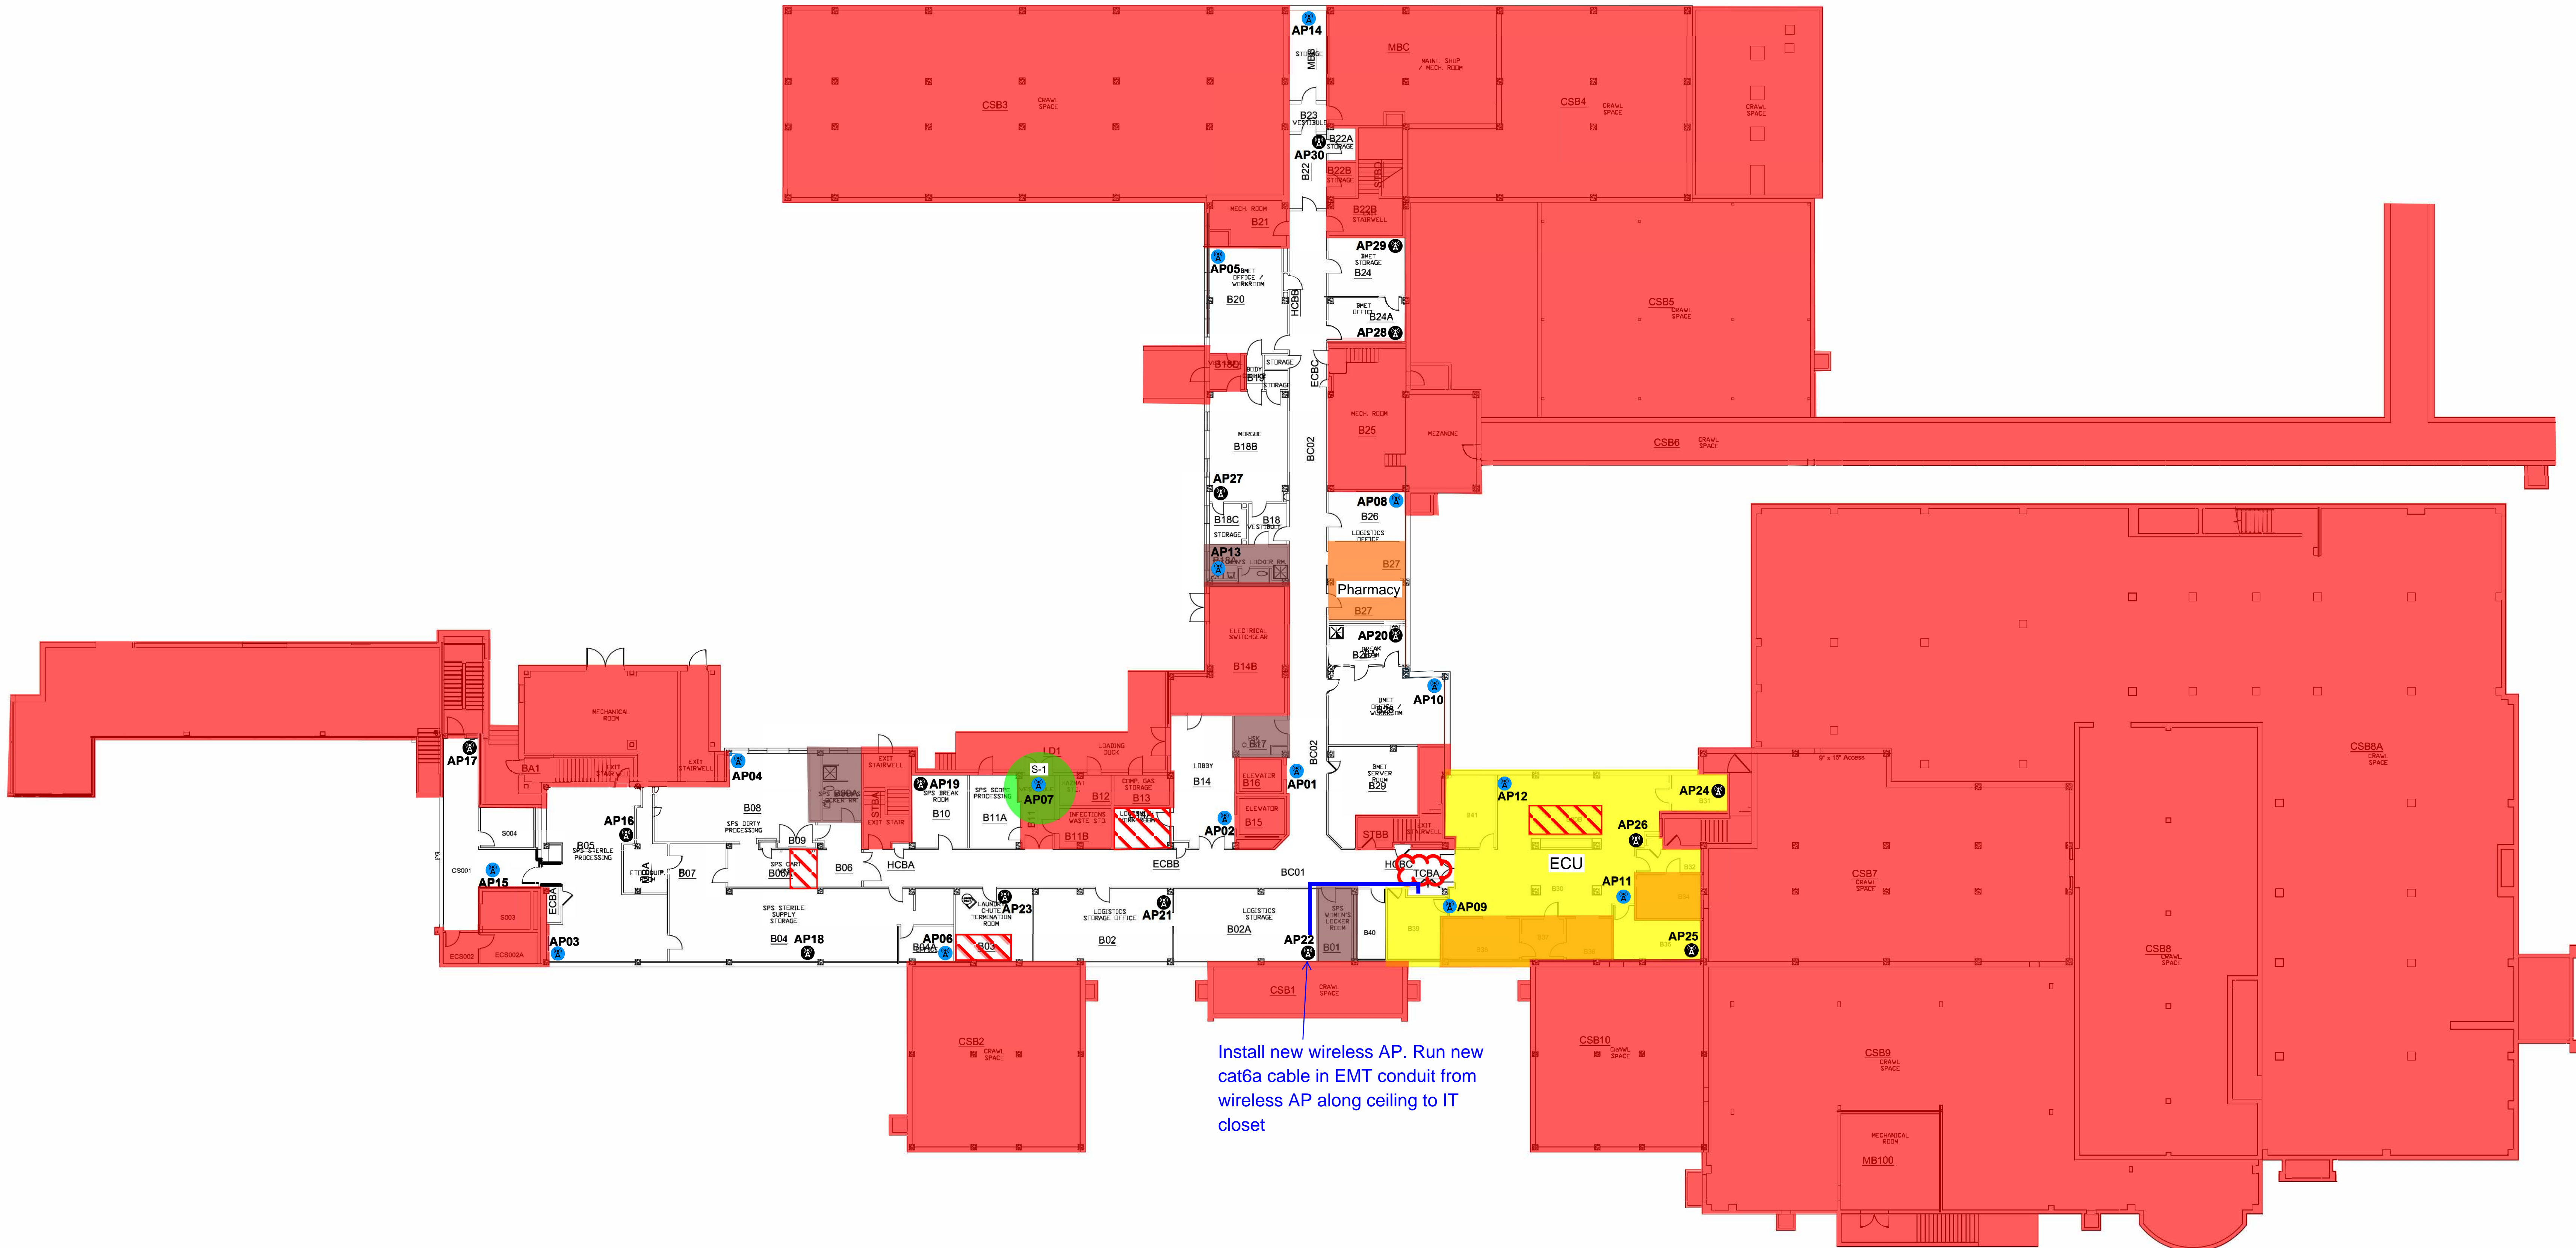

- Original AP
- Redesign AP
- Move w/New Cable AP
- Moved AP
- Remediation AP
- Wiring Closet

Fort Meade - Building 113 - Basement HD/LBS