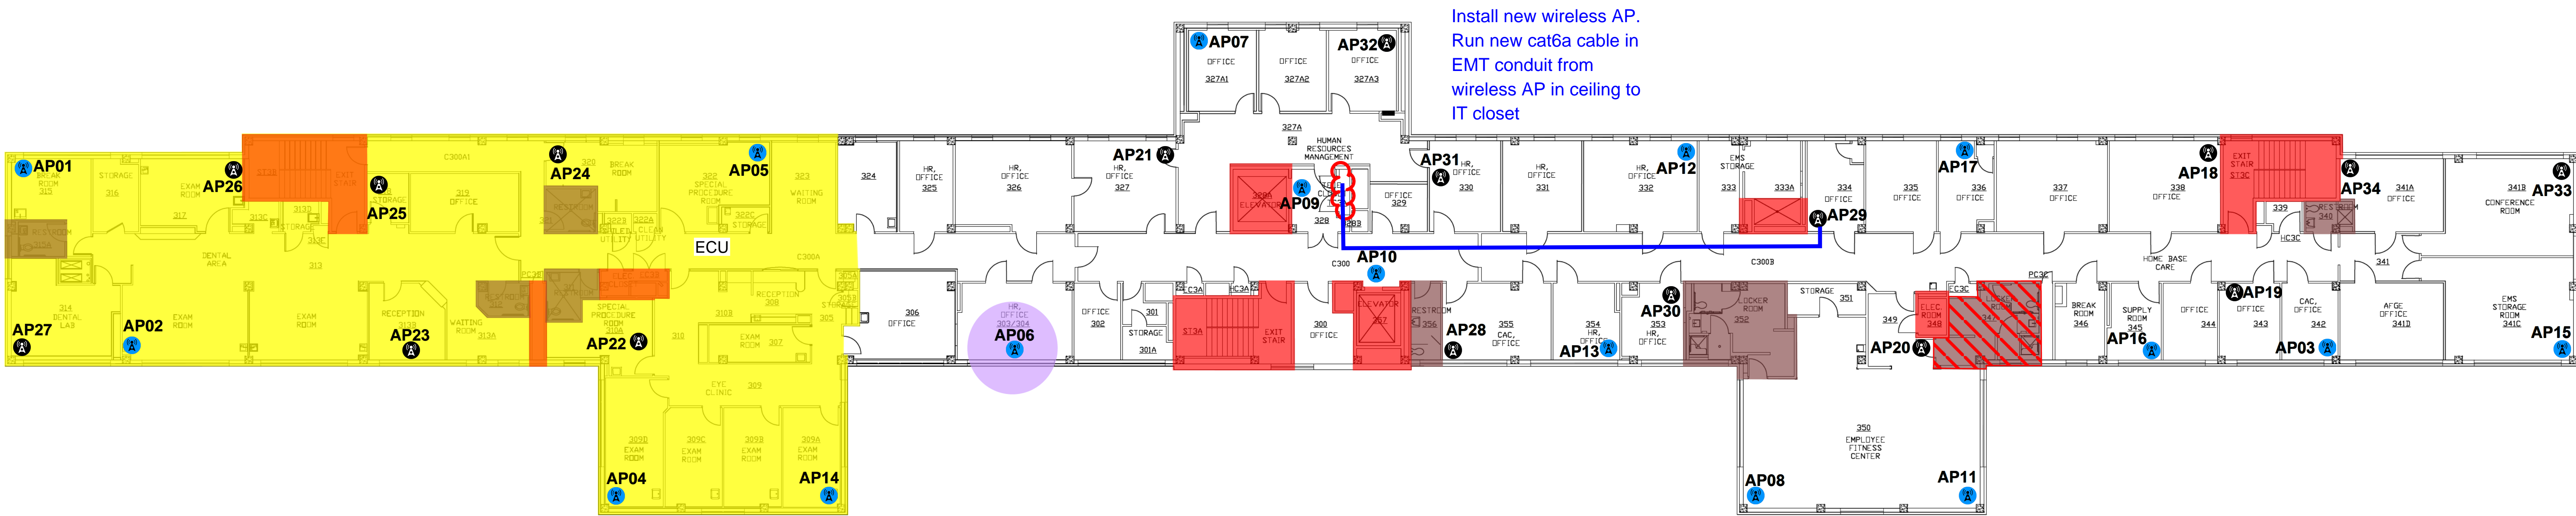

- Original AP
- Redesign AP
- Move w/New Cable AP
- Moved AP
- Remediation AP
- Wiring Closet

Fort Meade - Building 145 - Floor 3 HD/LBS