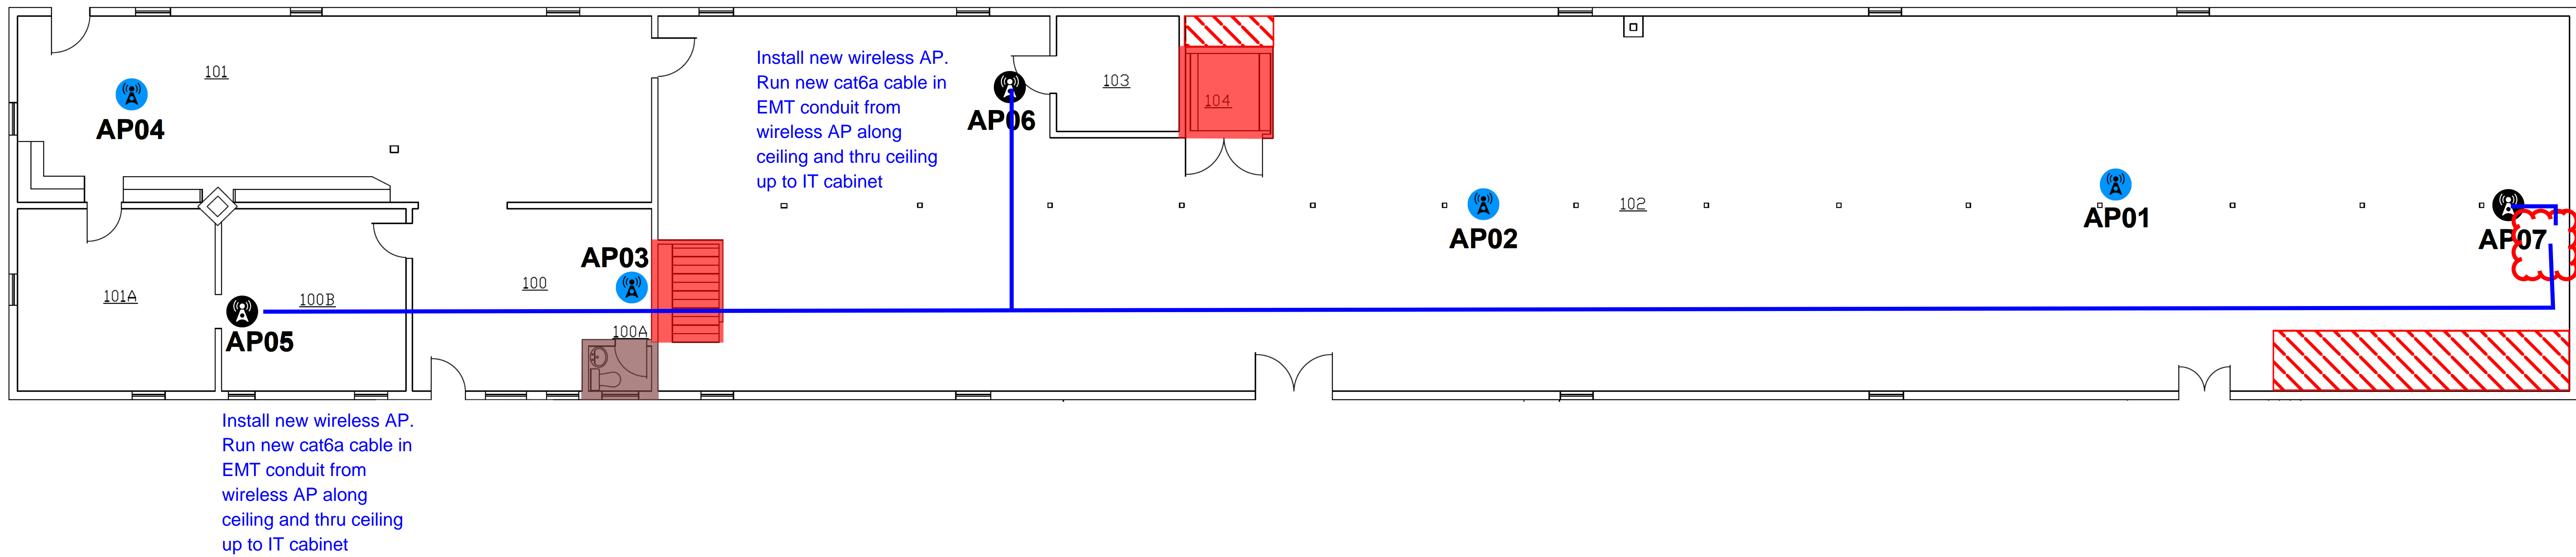

- Original AP
- Redesign AP
- Move w/New Cable AP
- Moved AP
- Remediation AP
- Wiring Closet

Fort Meade - Building 48 - Floor 1

HD

110-1-105A