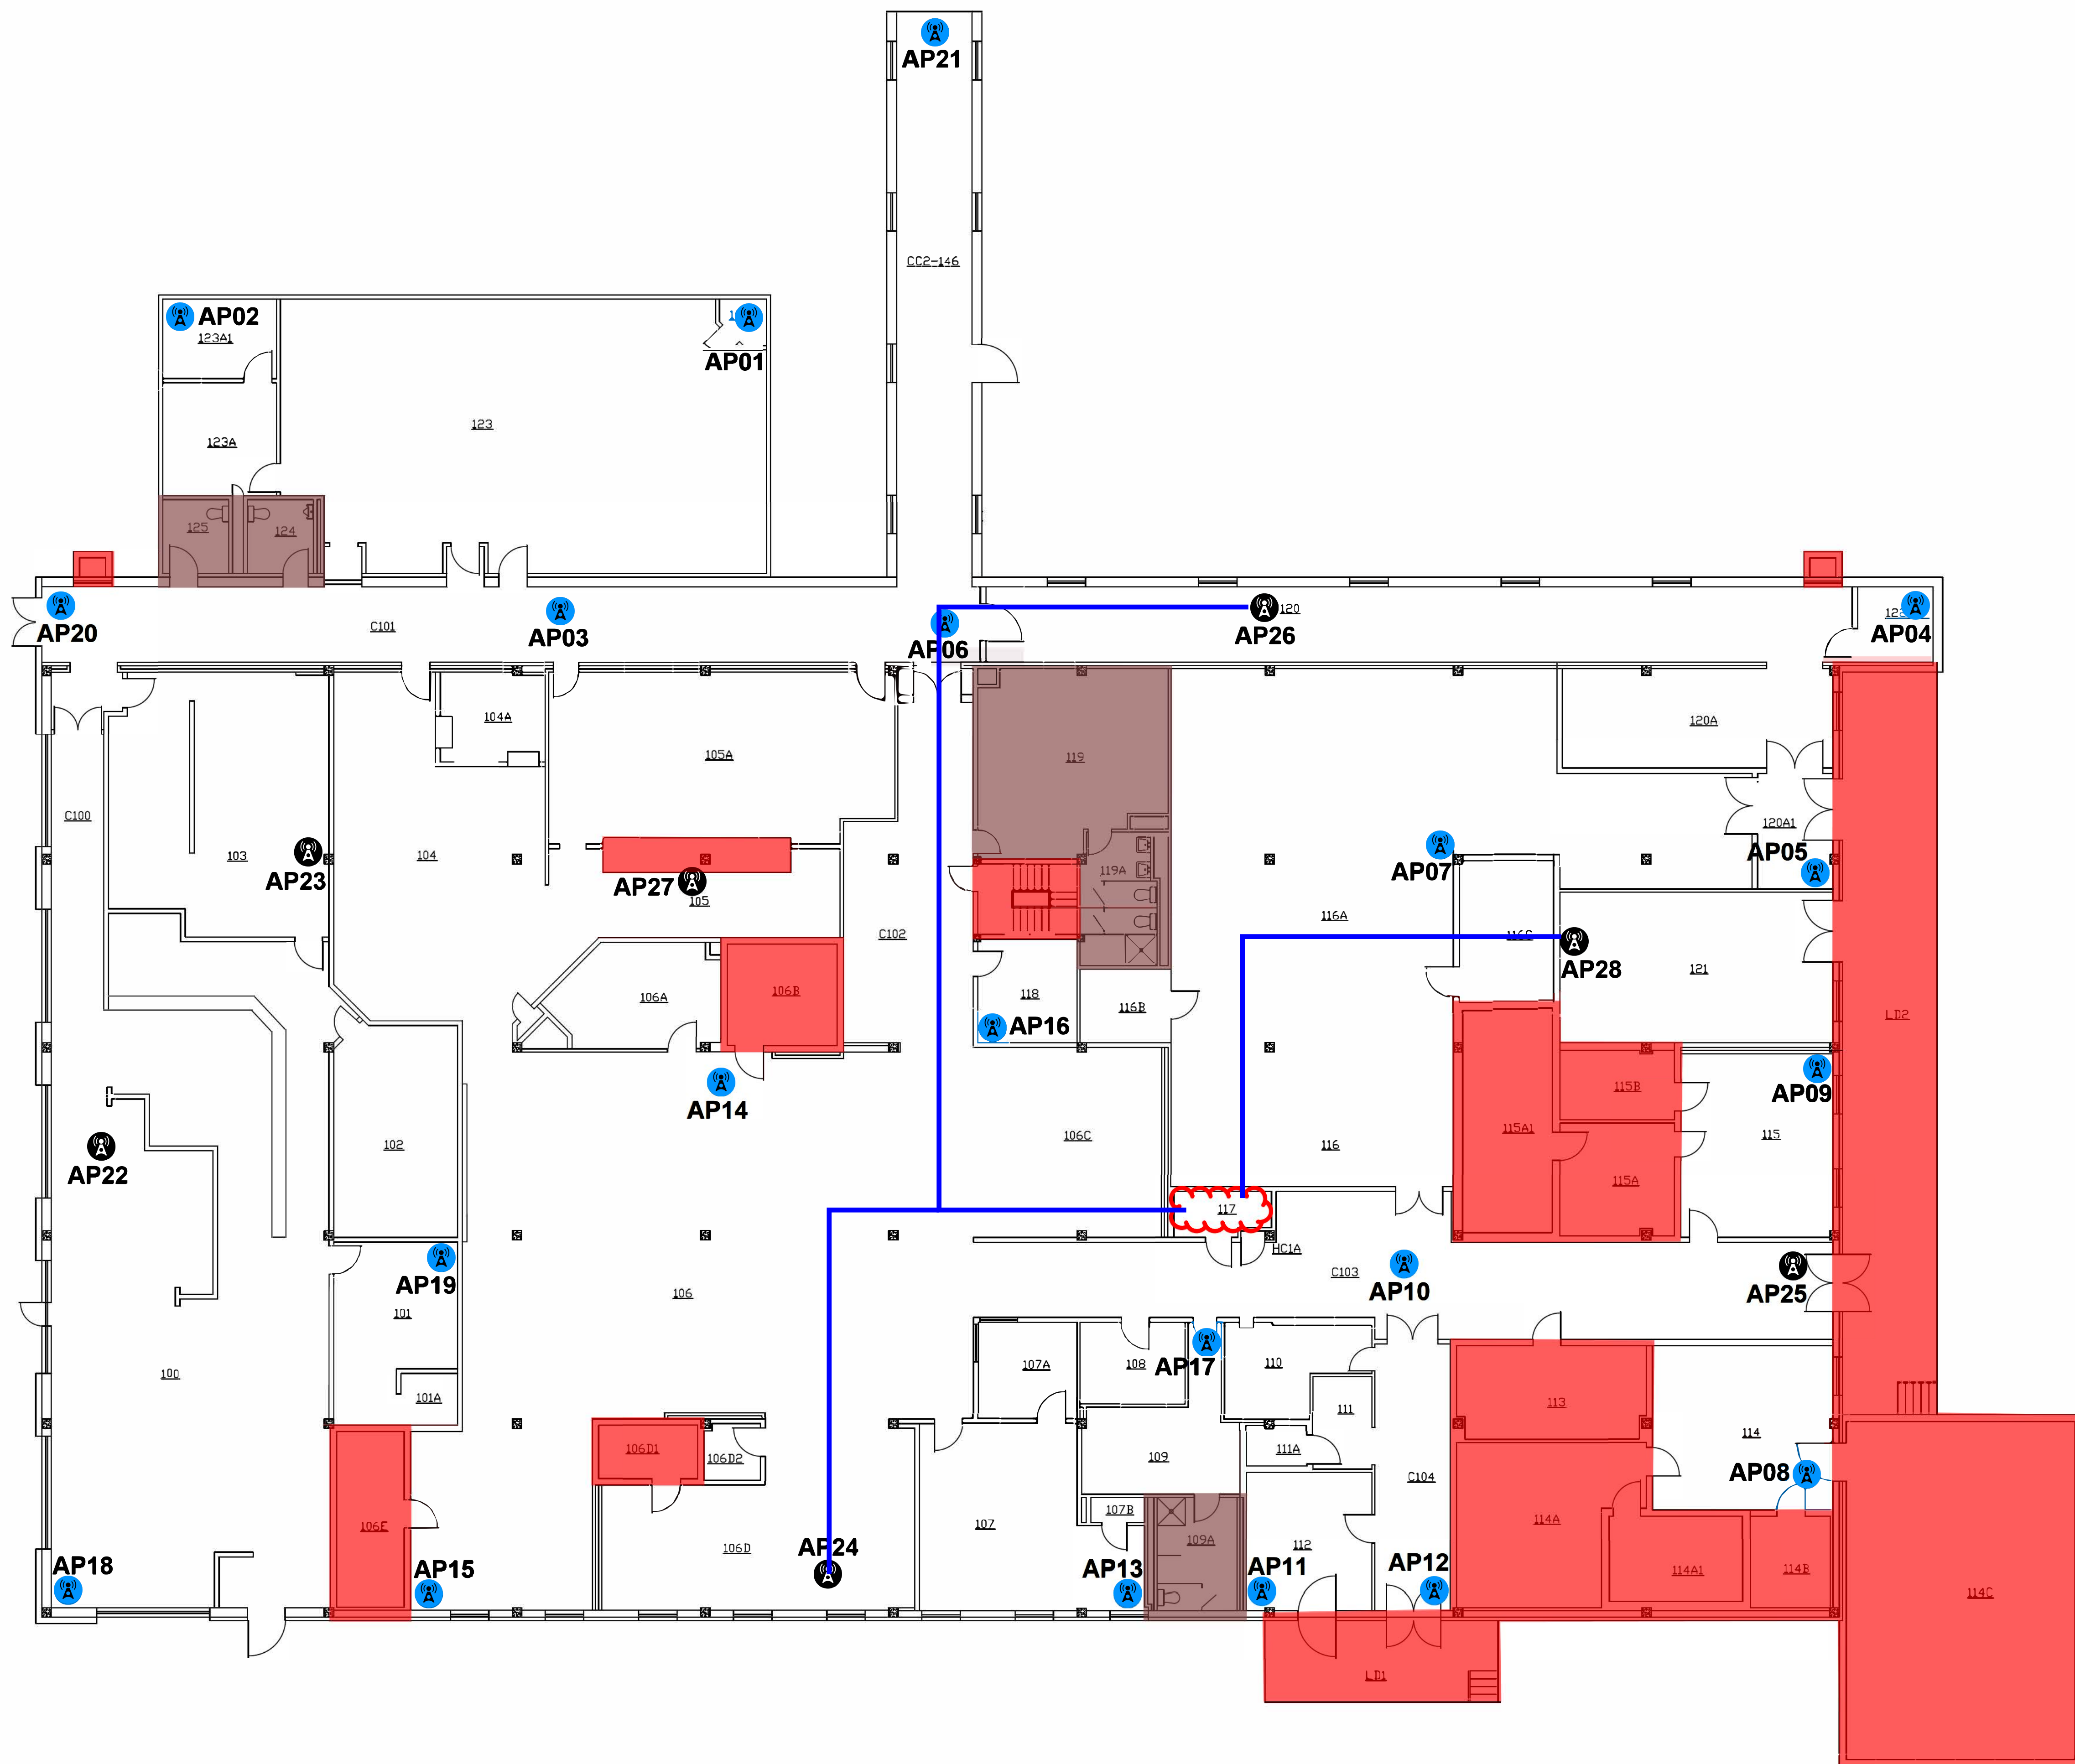

- Original AP
- Redesign AP
- Move w/New Cable AP
- Moved AP
- Remediation AP
- Wiring Closet

Fort Meade - Building 146 - Floor 1

HD/LBS