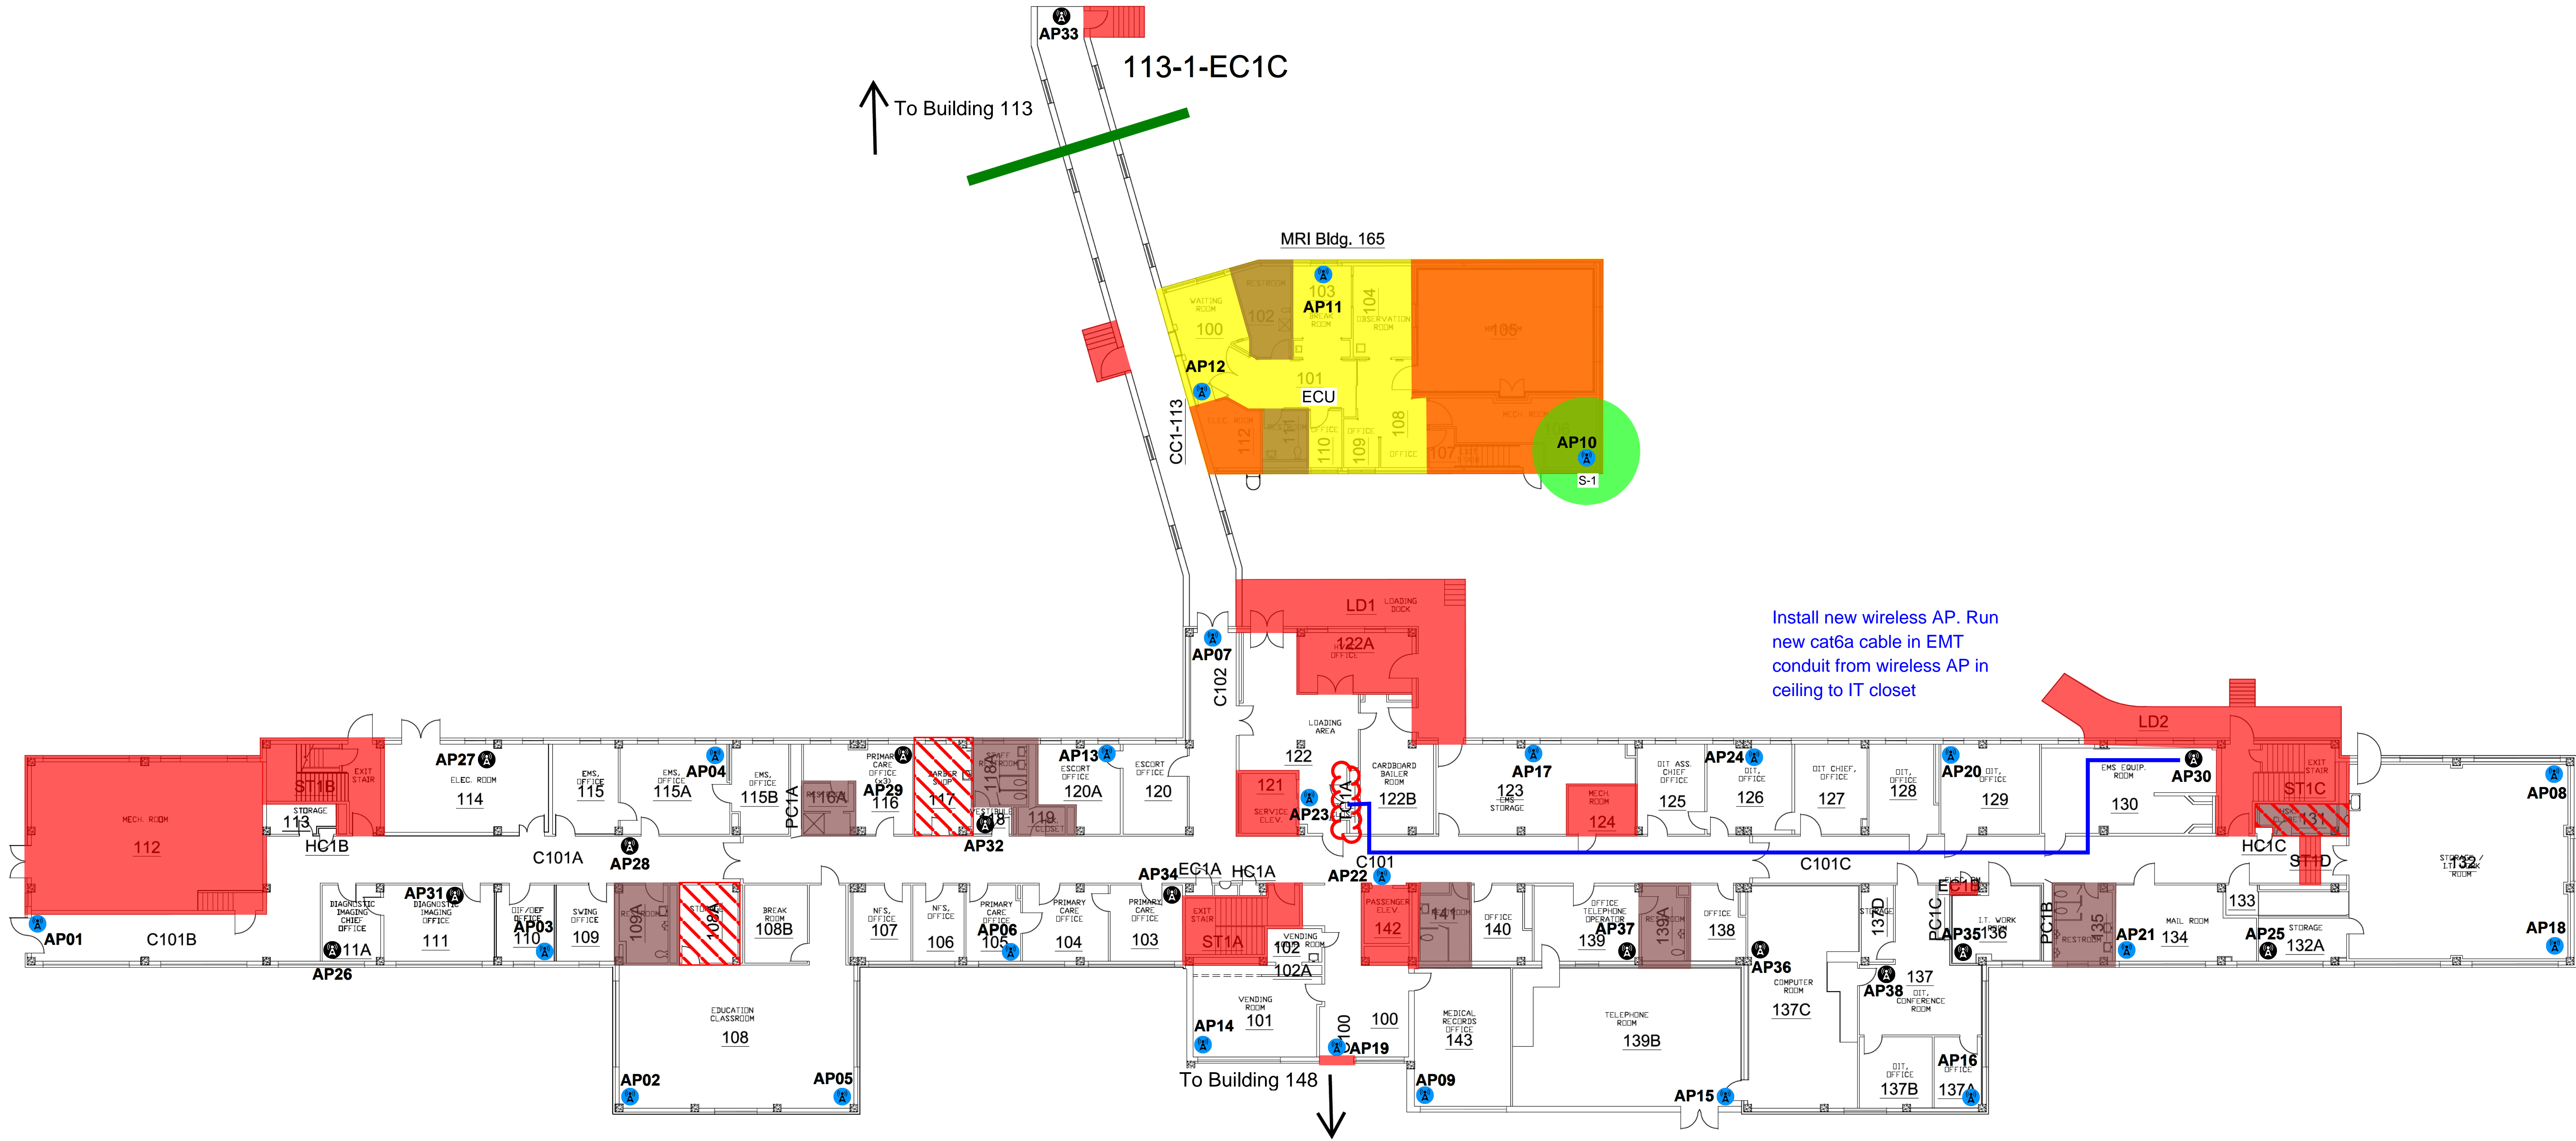

- Original AP
- Redesign AP
- Move w/New Cable AP
- Moved AP
- Remediation AP
- Wiring Closet

Fort Meade - Building 145 - Floor 1 HD/LBS