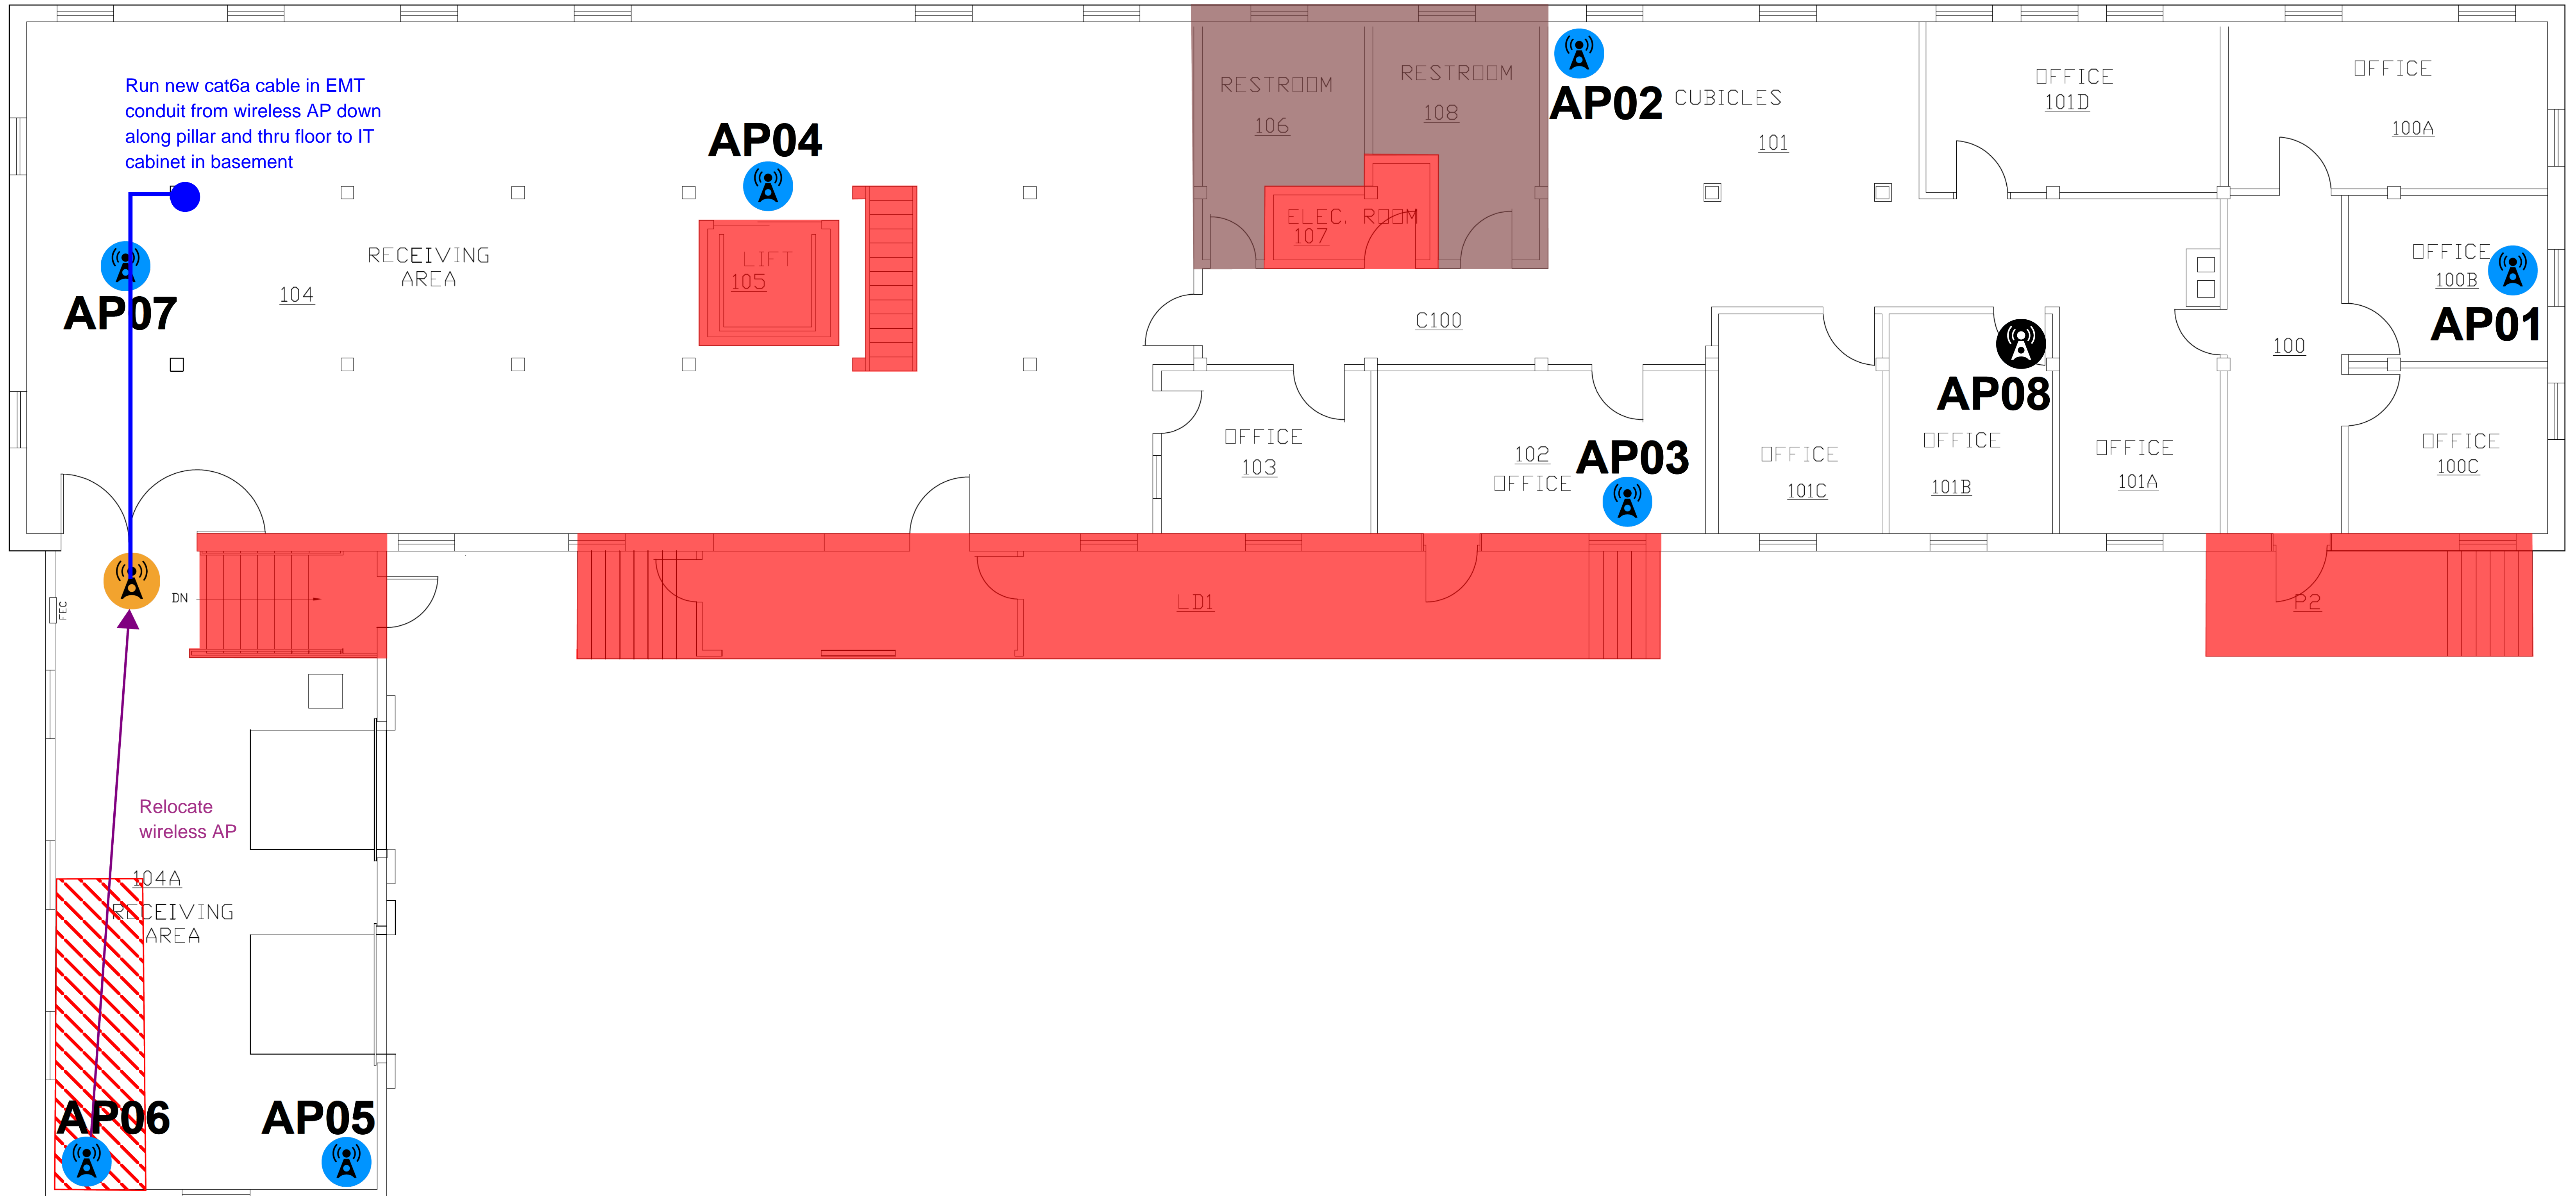

- Original AP
- Redesign AP
- Move w/New Cable AP
- Moved AP
- Remediation AP
- Wiring Closet

Fort Meade - Building 46 - Floor 1 HD