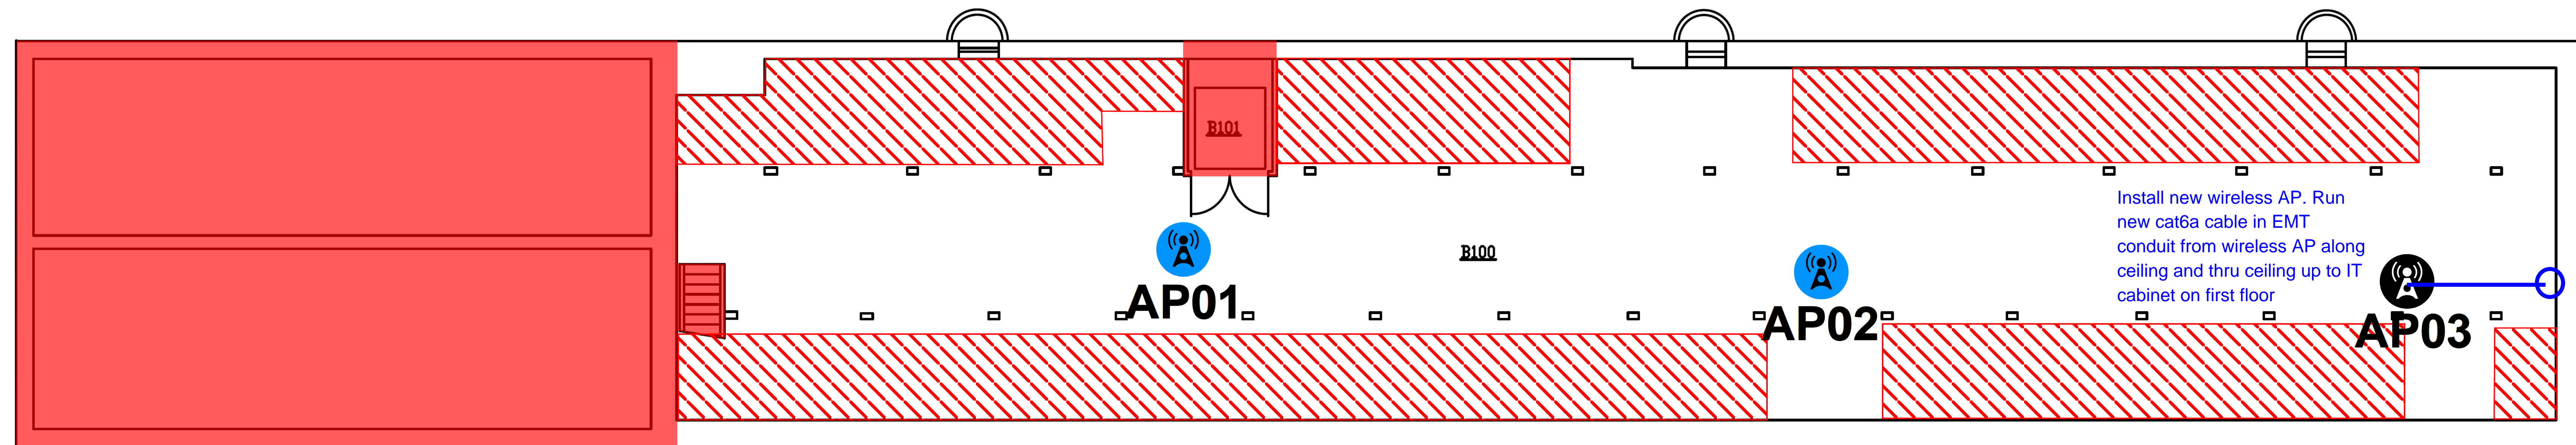

Fort Meade - Building 46 - Floor 2

HD

46-B-B100

-  Original AP
-  Redesign AP
-  Move w/New Cable AP
-  Moved AP
-  Remediation AP
-  Wiring Closet

Fort Meade - Building 48 - Basement

HD

110-1-105A

-  Original AP
-  Redesign AP
-  Move w/New Cable AP
-  Moved AP
-  Remediation AP
-  Wiring Closet