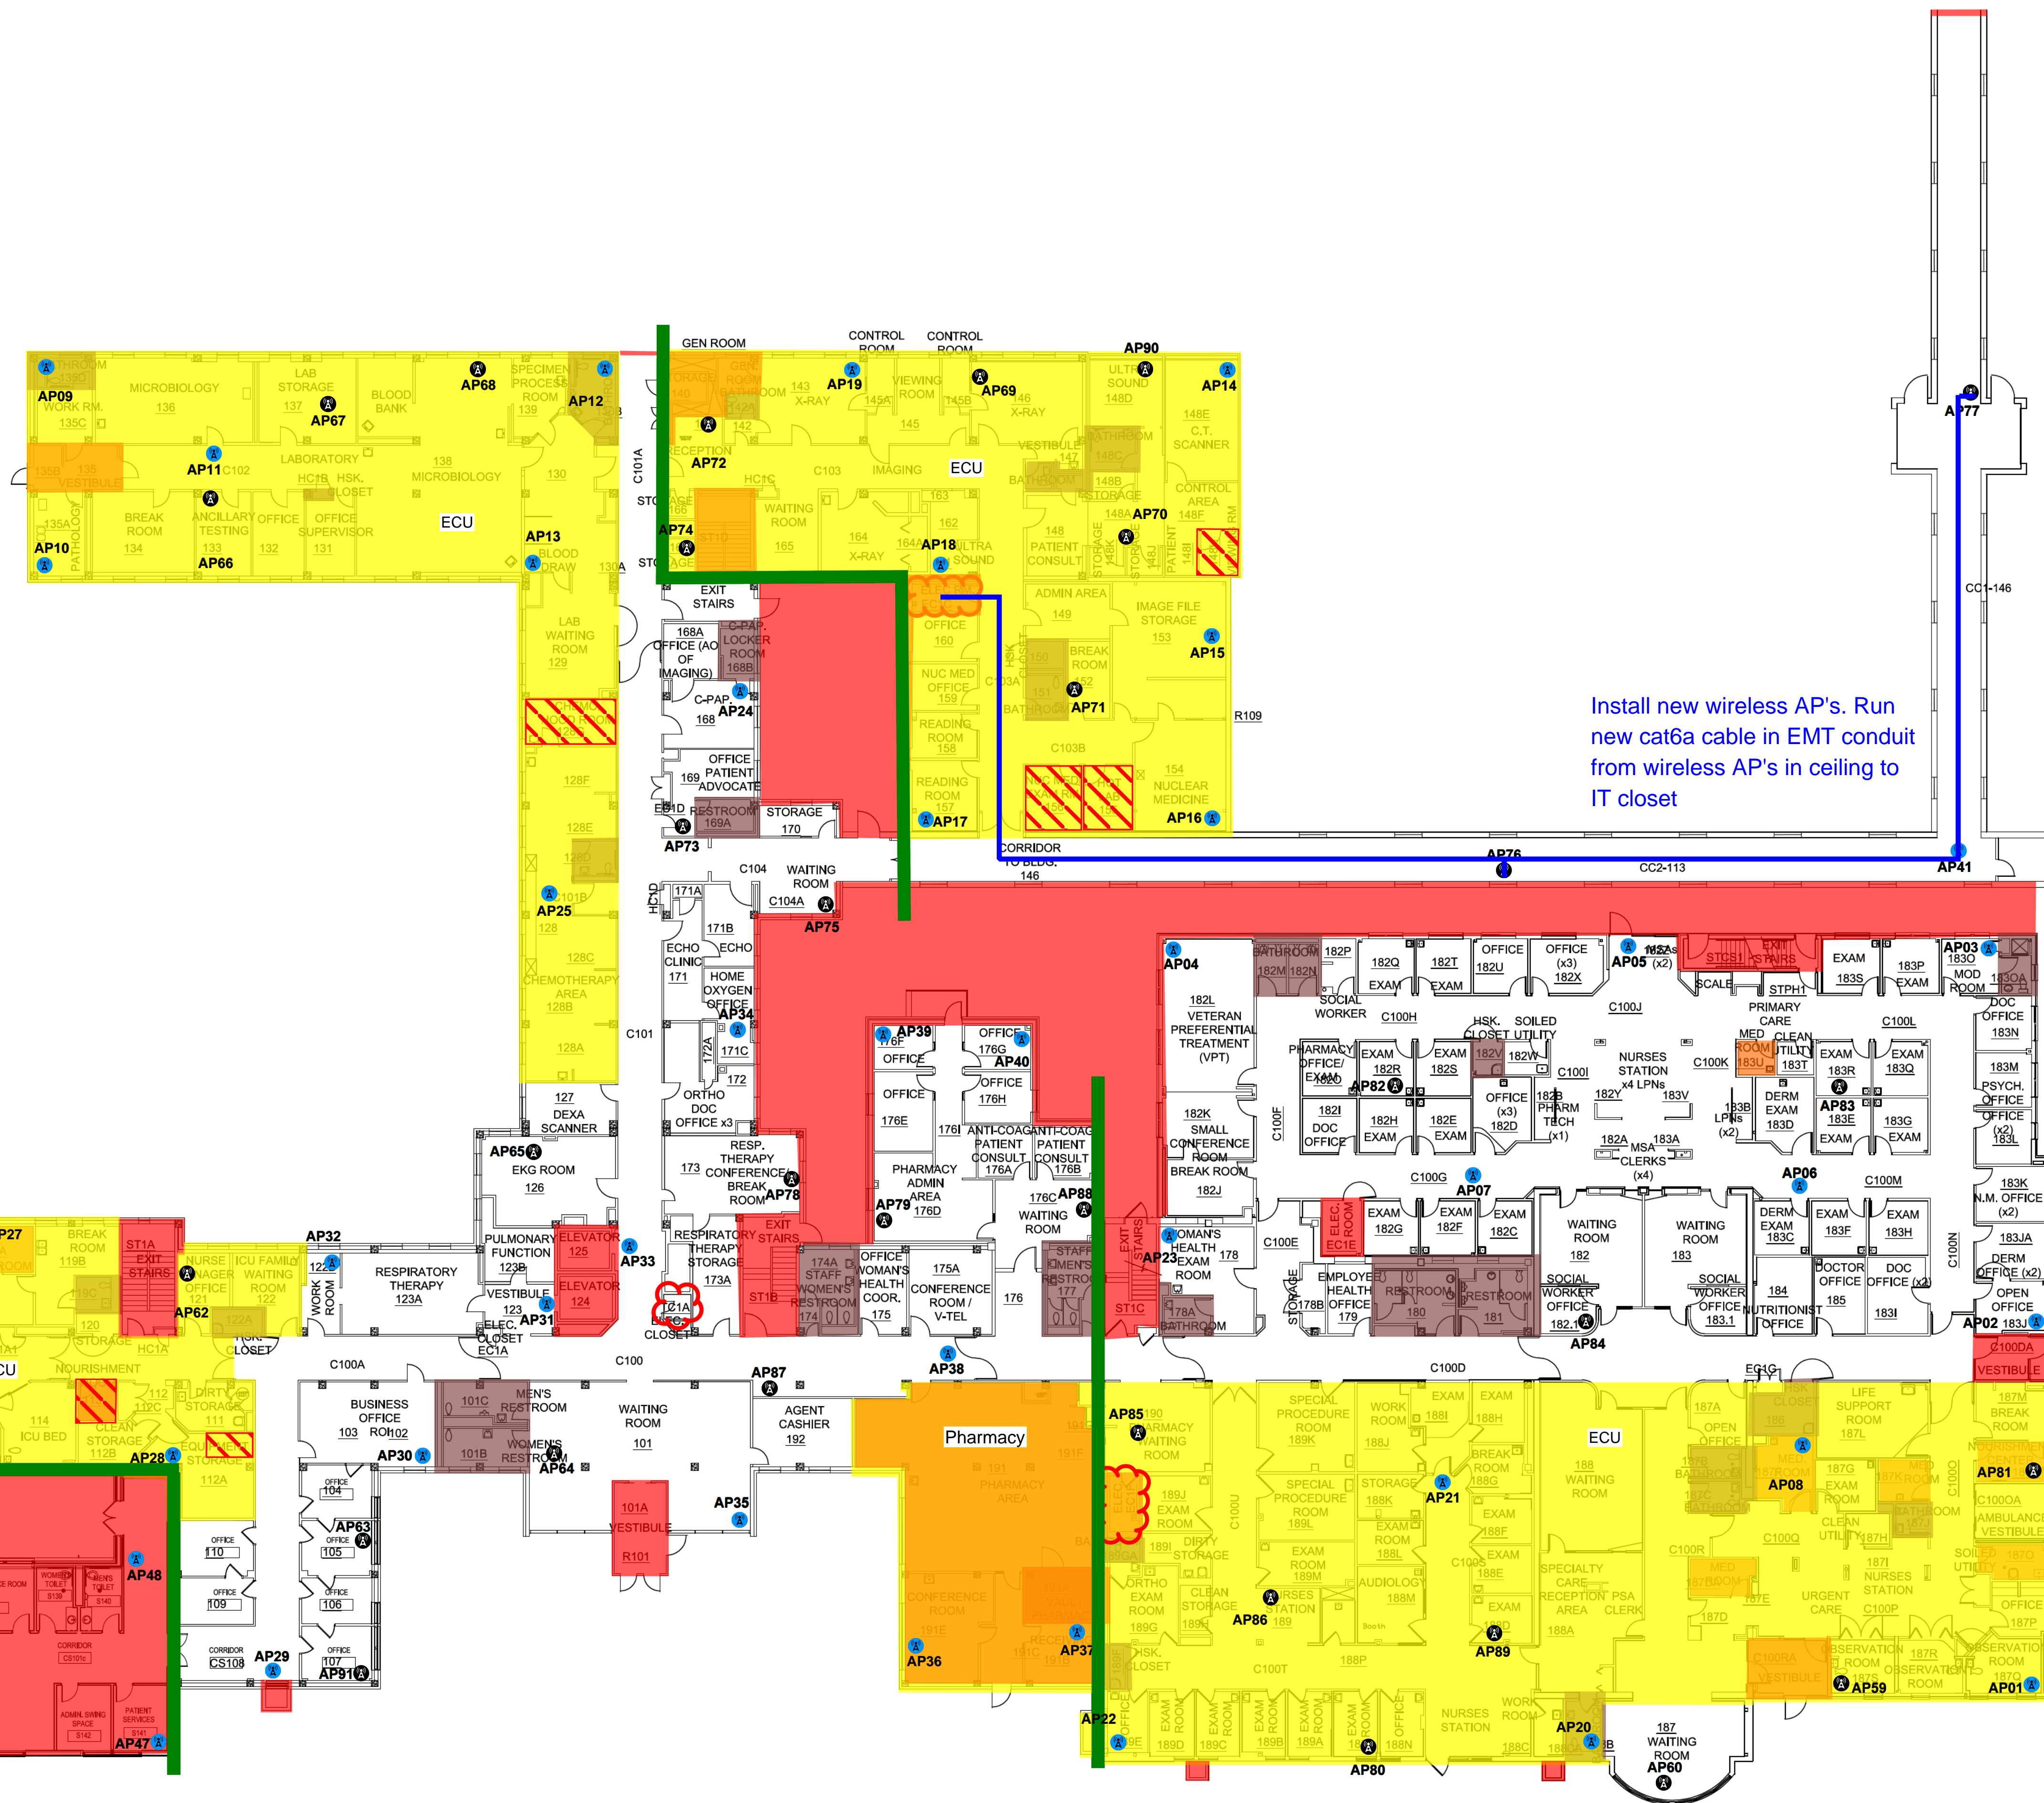

- Original AP
- Redesign AP
- Move w/New Cable AP
- Moved AP
- Remediation AP
- Wiring Closet

Fort Meade - Building 113 - Floor 1

HD/LBS

Install new wireless AP's. Run new cat6a cable in EMT conduit from wireless AP's in ceiling to IT closet