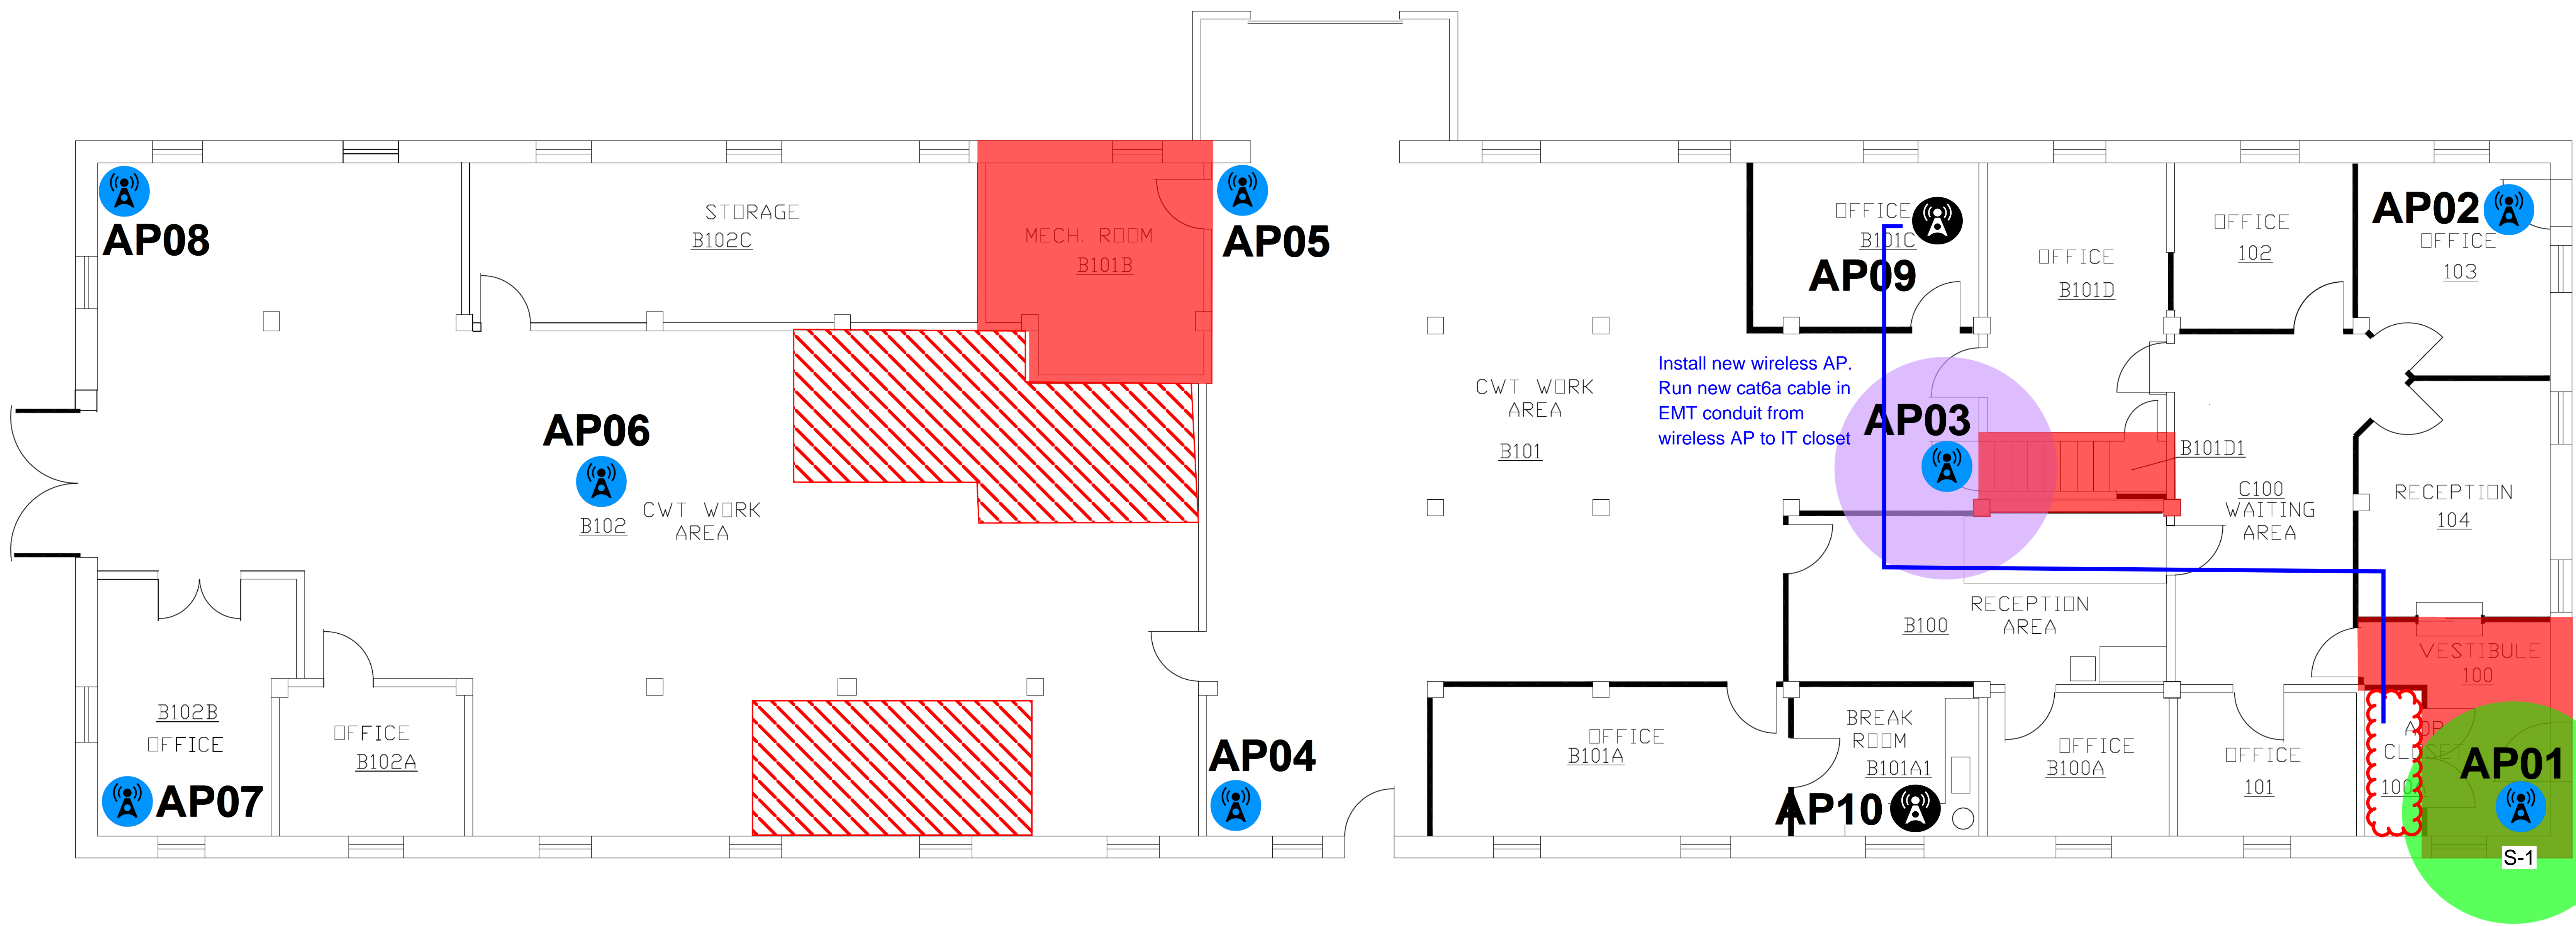

Fort Meade - Building 46 - Floor 2

HD

46-B-B100

-  Original AP
-  Redesign AP
-  Move w/New Cable AP
-  Moved AP
-  Remediation AP
-  Wiring Closet

Fort Meade - Building 48 - Basement

HD

110-1-105A

-  Original AP
-  Redesign AP
-  Move w/New Cable AP
-  Moved AP
-  Remediation AP
-  Wiring Closet

Fort Meade - Building 48 - Floor 1

HD

110-1-105A

-  Original AP
-  Redesign AP
-  Move w/New Cable AP
-  Moved AP
-  Remediation AP
-  Wiring Closet

Fort Meade - Building 53 - Basement HD

-  Original AP
-  Redesign AP
-  Move w/New Cable AP
-  Moved AP
-  Remediation AP
-  Wiring Closet

Fort Meade - Building 85 - Floor 1

HD

-  Original AP
-  Redesign AP
-  Move w/New Cable AP
-  Moved AP
-  Remediation AP
-  Wiring Closet

Fort Meade - Building 88 - Floor 1 HD/LBS

-  Original AP
-  Redesign AP
-  Move w/New Cable AP
-  Moved AP
-  Remediation AP
-  Wiring Closet

Fort Meade - Building 89 - Floor 1

HD/LBS

89-2-200

-  Original AP
-  Redesign AP
-  Move w/New Cable AP
-  Moved AP
-  Remediation AP
-  Wiring Closet

Fort Meade - Building 89 - Floor 2

Standard-1

-  Original AP
-  Redesign AP
-  Move w/New Cable AP
-  Moved AP
-  Remediation AP
-  Wiring Closet