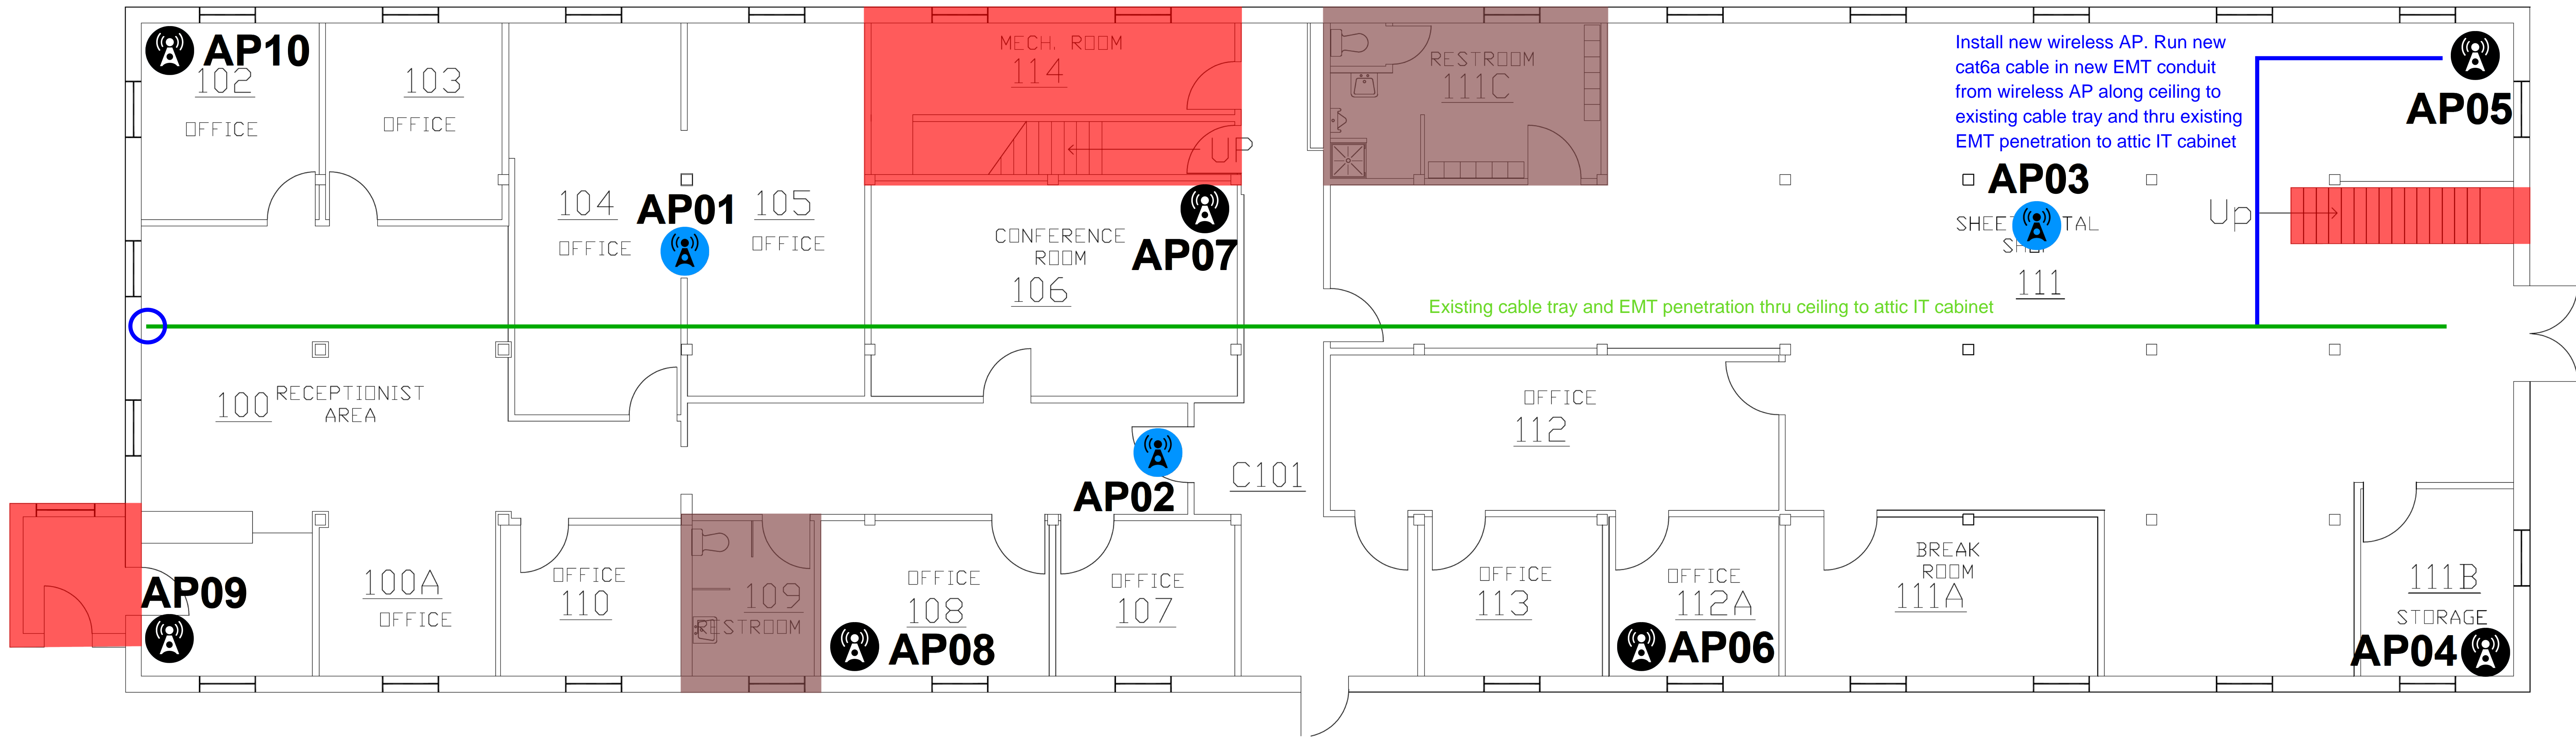

Fort Meade - Building 85 - Floor 1

HD

-  Original AP
-  Redesign AP
-  Move w/New Cable AP
-  Moved AP
-  Remediation AP
-  Wiring Closet

Fort Meade - Building 88 - Floor 1 HD/LBS

-  Original AP
-  Redesign AP
-  Move w/New Cable AP
-  Moved AP
-  Remediation AP
-  Wiring Closet

Fort Meade - Building 89 - Floor 1

HD/LBS

89-2-200

-  Original AP
-  Redesign AP
-  Move w/New Cable AP
-  Moved AP
-  Remediation AP
-  Wiring Closet

Fort Meade - Building 89 - Floor 2

Standard-1

-  Original AP
-  Redesign AP
-  Move w/New Cable AP
-  Moved AP
-  Remediation AP
-  Wiring Closet