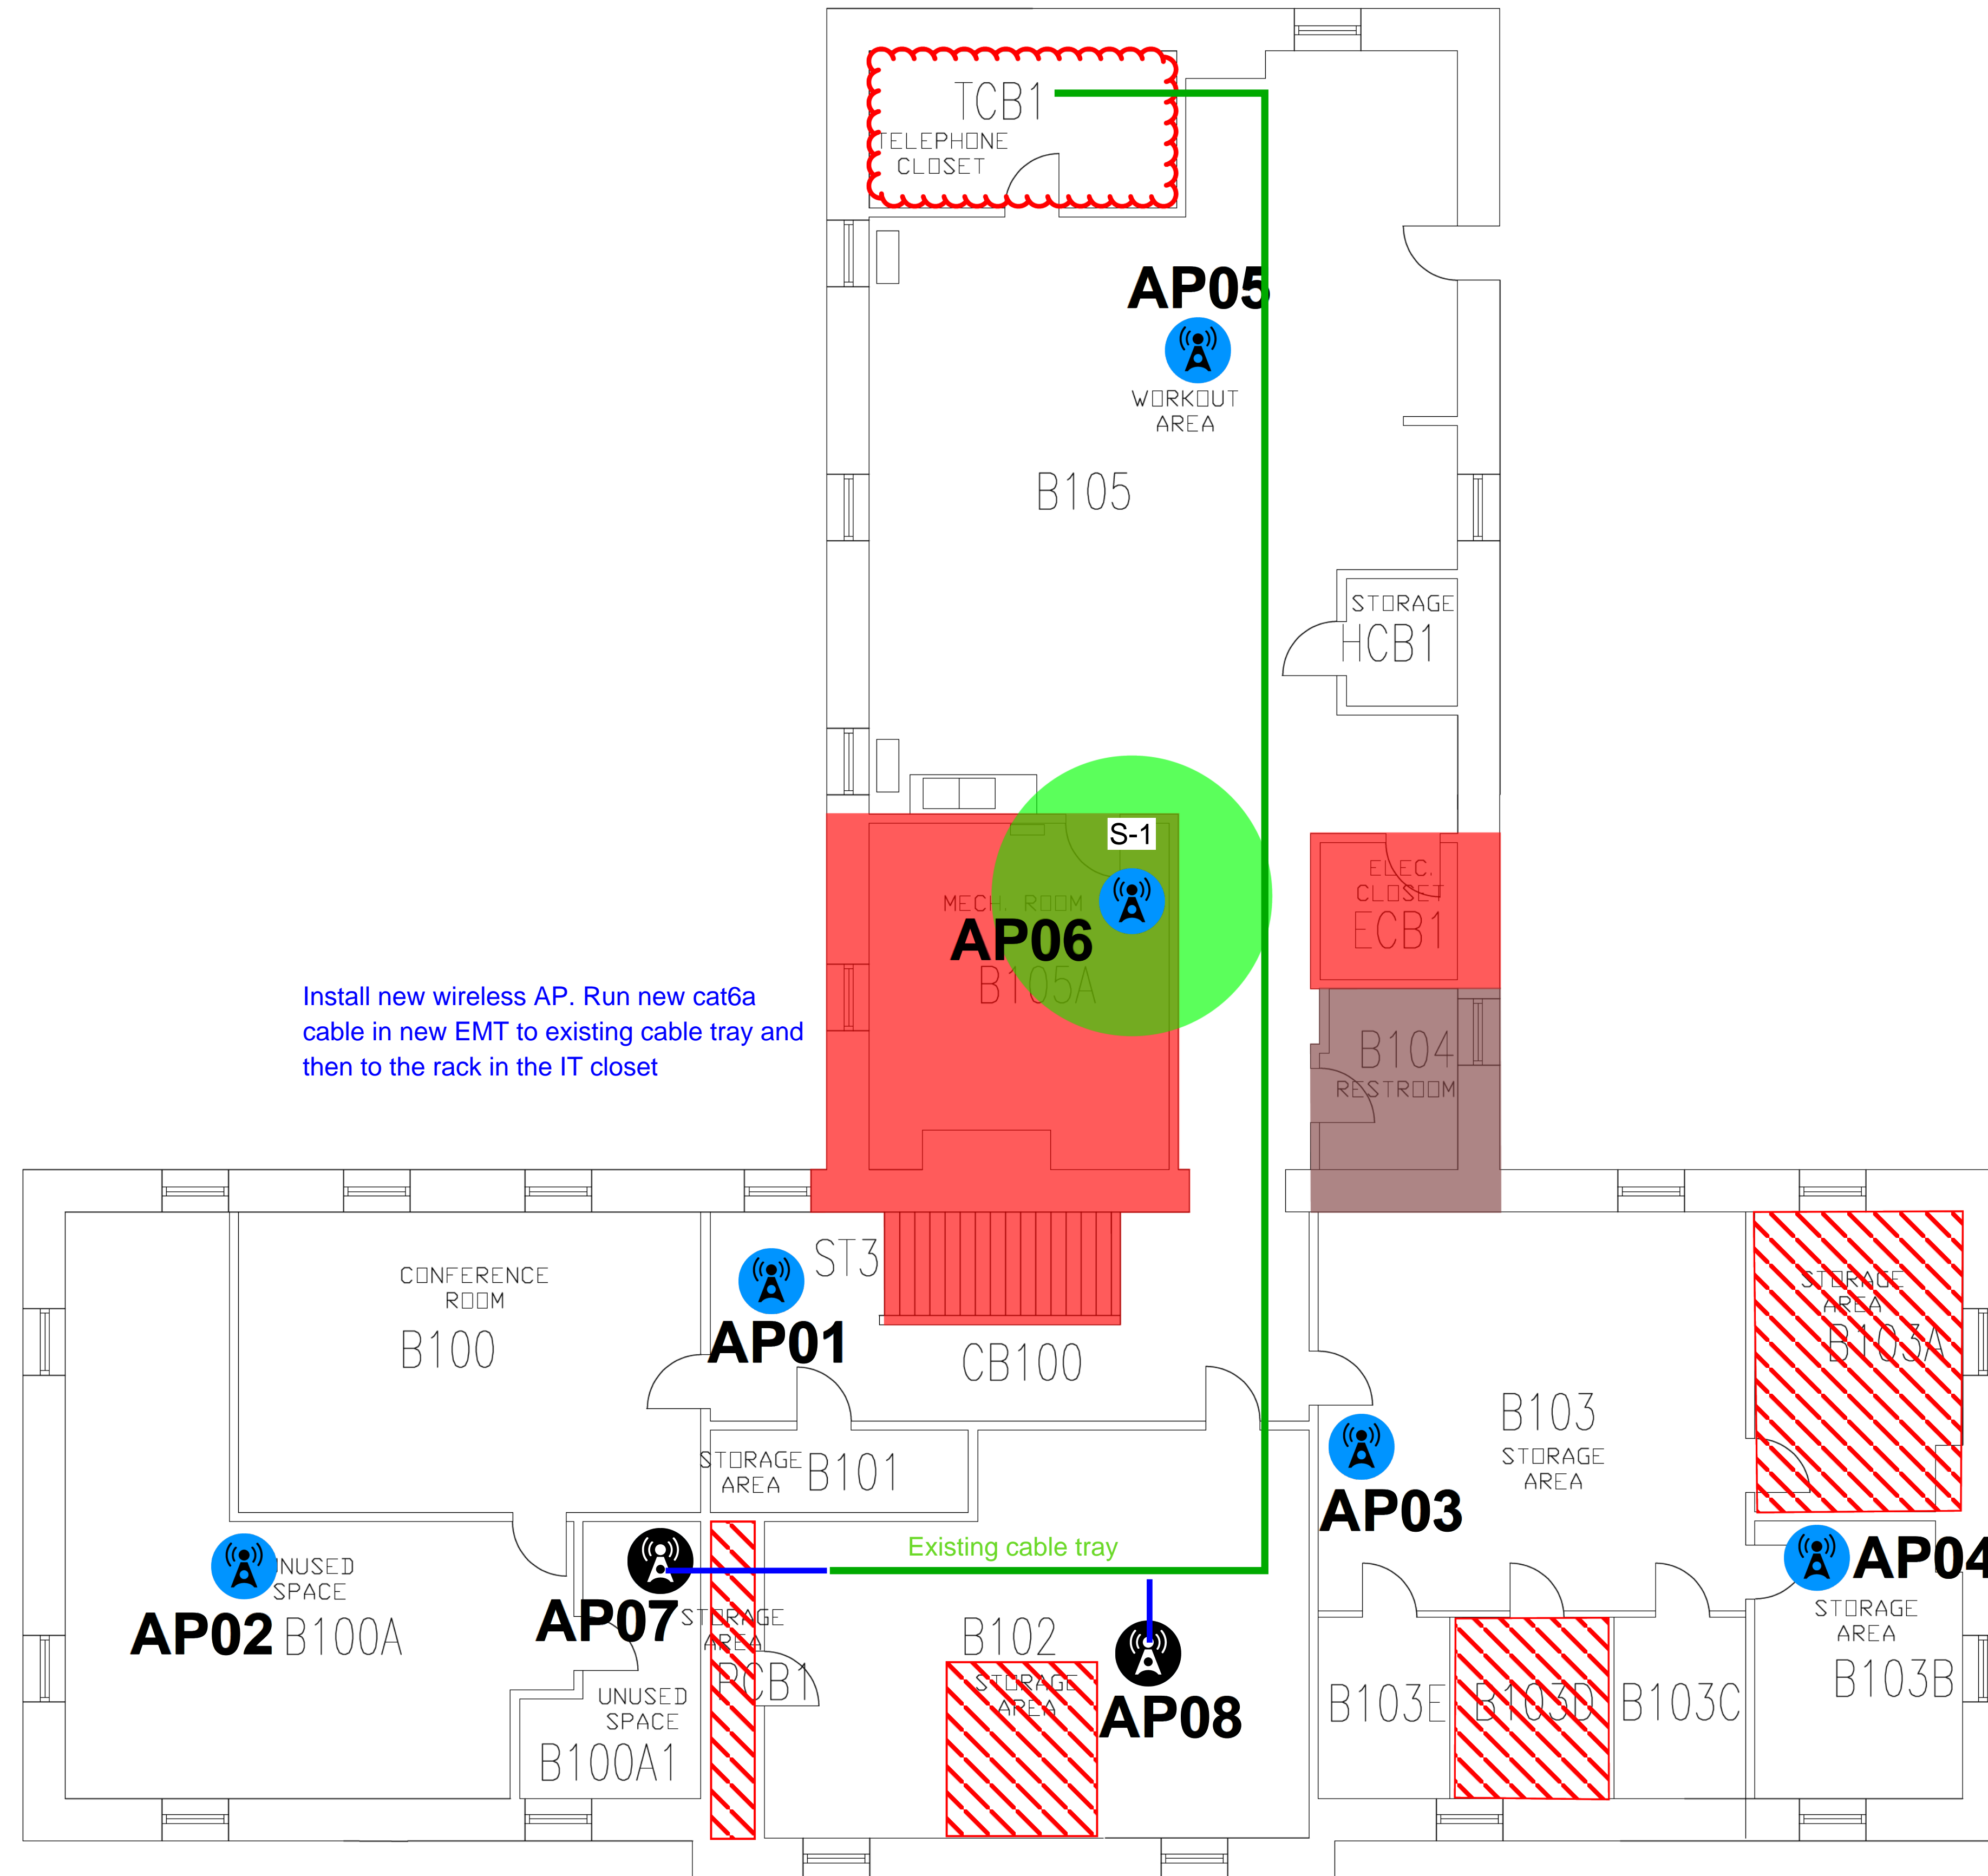

Fort Meade - Building 46 - Floor 2

HD

46-B-B100

-  Original AP
-  Redesign AP
-  Move w/New Cable AP
-  Moved AP
-  Remediation AP
-  Wiring Closet

Fort Meade - Building 48 - Basement

HD

110-1-105A

-  Original AP
-  Redesign AP
-  Move w/New Cable AP
-  Moved AP
-  Remediation AP
-  Wiring Closet

Fort Meade - Building 48 - Floor 1

HD

110-1-105A

-  Original AP
-  Redesign AP
-  Move w/New Cable AP
-  Moved AP
-  Remediation AP
-  Wiring Closet

Fort Meade - Building 53 - Basement HD

-  Original AP
-  Redesign AP
-  Move w/New Cable AP
-  Moved AP
-  Remediation AP
-  Wiring Closet

Fort Meade - Building 85 - Floor 1

HD

-  Original AP
-  Redesign AP
-  Move w/New Cable AP
-  Moved AP
-  Remediation AP
-  Wiring Closet

Fort Meade - Building 88 - Floor 1 HD/LBS

-  Original AP
-  Redesign AP
-  Move w/New Cable AP
-  Moved AP
-  Remediation AP
-  Wiring Closet

Fort Meade - Building 89 - Floor 1

HD/LBS

89-2-200

-  Original AP
-  Redesign AP
-  Move w/New Cable AP
-  Moved AP
-  Remediation AP
-  Wiring Closet

Fort Meade - Building 89 - Floor 2

Standard-1

-  Original AP
-  Redesign AP
-  Move w/New Cable AP
-  Moved AP
-  Remediation AP
-  Wiring Closet